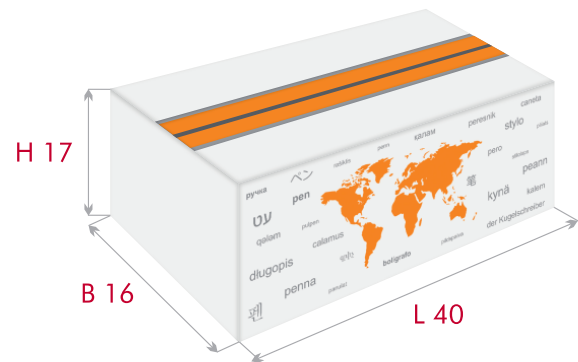

Pad print / Tamponaufdruck

Engraving / Gravur

PACKING METHODS / VERPACKUNG

EN

Carton dimensions: H 17 / B 16 / L 40 cm

H - Height, B - Width, L - Length

Weight: 7.3 kg

Number of pieces packed: 500

Number of inner boxes: 10

DE

Kartonabmessungen: H 17 / B 16 / L 40 cm

H - Höhe, B - Breite, L - Länge

Gewicht: 7.3 kg

Anzahl der verpackten Stücke: 500

Anzahl der Innenboxen: 10