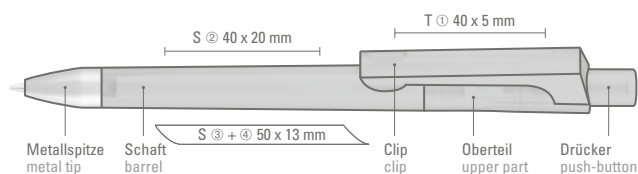

umaBlackForest Pens

1-0142 TF-SI, 1-0142 TF KG SI ◀

Mix 'n Match: Alle Teile des Modells können farblich frei kombiniert werden.

1-0142 TF-SI: Druckkugelschreiber in transparent gefrosteten Gehäusefarben, mit schwerer matt verchromter Metallspitze.

1-0142 TF KG SI: Druckkugelschreiber in transparent gefrosteten Gehäusefarben, Clip matt gedeckt, mit schwerer matt verchromter Metallspitze.

Mindestbestellmenge 1.000 Stück
Werbeschlüssel Schaft S ◯, Clip T

Mix 'n Match: All parts of item CHECK can be combined freely.

1-0142 TF-SI: Retractable ballpoint pen with transparent frosted coloured body and heavy metal tip matt chrome plated.

1-0142 TF KG SI: Retractable ballpoint pen in transparent frosted housing colors, clip solid matt, with heavy matt chrome metal tip.

Minimum quantity 1,000 pieces
Advertising code barrel S ◯, clip T