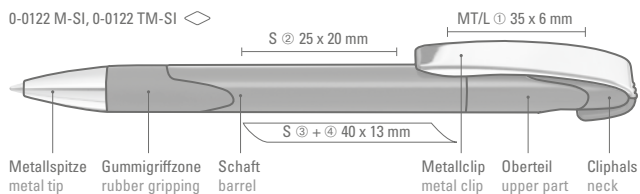

0-0122 M-SI (● 8-0855)	
	50-0002
	50-0001
	● 8-0855
0-0122 TM-SI (● 8-0856)	
	50-2925
	50-0072
	50-1795
	50-2271
	50-0356
	50-0405
	50-0003
	50-0396
	50-0130
	50-2077
	50-0214
	50-1585
	50-0326
	50-0483
	● 8-0856

0-0122 M-SI: Druckkugelschreiber mit gedeckt glänzendem Gehäuse, schwerer Metallspitze und Metallclip glanzverchromt sowie Gummigriffzone.

0-0122 TM-SI: Druckkugelschreiber mit transparent glänzendem Gehäuse, schwerer Metallspitze und Metallclip glanzverchromt sowie Gummigriffzone.

0-0122 M-SI, 0-0122 TM-SI
Mindestbestellmenge 1.000 Stück
Werbeschlüssel Schaft S, Clip MT/L

0-0122 M-SI: Retractable ballpoint pen with shiny solid body, heavy metal tip, metal clip chrome plated and rubberized grip zone.

0-0122 TM-SI: Retractable ballpoint pen with shiny transparent body, heavy metal tip, metal clip brilliant chrome plated and rubberized grip zone.

0-0122 M-SI, 0-0122 TM-SI
Minimum quantity 1,000 pieces
Advertising code barrel S, clip MT/L