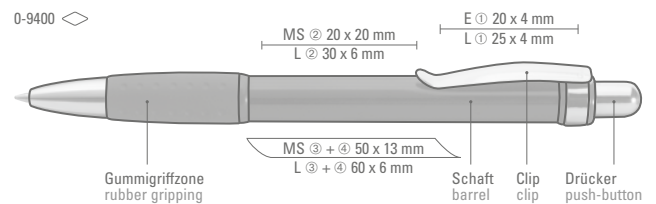

0-9400: Druckkugelschreiber mit Aluminium-Schaft, Metallclip und farbiger Gummigriffzone.

0-9480 L: Metall-Druckkugelschreiber mit lackiertem Aluminium-Schaft, Metallclip und Griffzone mit Ringdesign glanzverchromt.

Mindestbestellmenge 300 Stück
Werbeschlüssel Schaft MS/L, Clip E/L

0-9400: Retractable ballpoint pen with aluminium barrel, metal clip and colored rubber gripping.

0-9480 L: Retractable metal ballpoint pen with coated aluminium body, metal clip and ring-design grip zone brilliant chrome plated.

Minimum quantity 300 pieces
Advertising code barrel MS/L, clip E/L