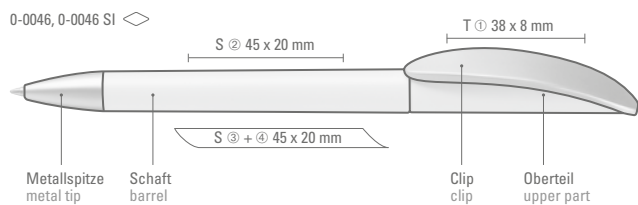

- 0-0046 (● 8-0856)
- 50-0002
  - 50-0001
  - 50-2925
  - 50-0072
  - 50-1795
  - 50-2271
  - 50-0356
  - 50-0405
  - 50-0003
  - 50-0384
  - 50-0194
  - 50-0465
  - 50-0396
  - 50-2077
  - 50-0214
  - 50-0130
  - 50-1585
  - 50-0326
- 8-0856
- 0-0046 SI (● 8-0855)
- 50-0004
- 8-0855

0-0046: Drehkugelschreiber mit transparent gefrostetem oder gedecktem Gehäuse. Matt silberner Bogenclip und schwerer, matt verchromter Metallspitze.

0-0046 SI: Drehkugelschreiber mit silbernem Gehäuse und schwerer, matt verchromter Metallspitze.

Mindestbestellmenge 1,000 Stück
Werbeschlüssel Schaft S, Clip T

0-0046: Twist ballpoint pen with transparent frosted or opaque body. Matt silver curved clip and heavy, matt chrome metal tip.

0-0046 SI: Twist ballpoint pen with silver body and heavy, matt chrome metal tip.

Minimum quantity 1,000 pieces
Advertising code barrel S, clip T