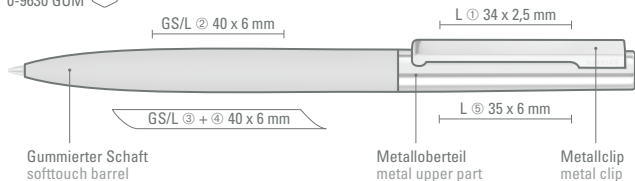

0-9630 GUM ◊

0-9630 GUM: Metall-Drehkugelschreiber mit glanzverchromtem Metalloberteil und gefedertem Metallclip. Schaft matt gummiert in verschiedenen Farben.

Mindestbestellmenge 300 Stück
Werbeschlüssel Schaft GT/L, Kappe L, Clip L

0-9630 GUM: Metal twist ballpoint pen with upper part chrome plated and spring mounted metal clip. Matt soft touch barrel in different colors.

Minimum quantity 300 pieces
Advertising code barrel GT/L, cap L, clip L