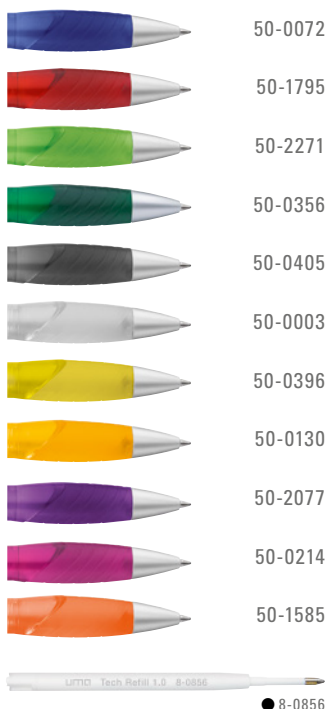

0-0090 T-SM (● 8-0856)

0-0090 TF (● 8-0856)