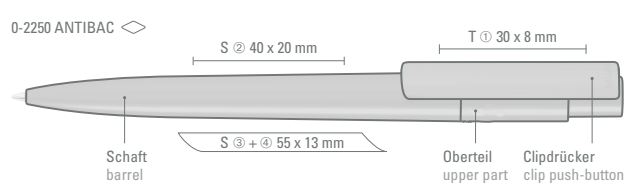

Mindestbestellmenge Werbeschlüssel	1.000 Stück Schaft S, Clip T	Minimum quantity Advertising code	1,000 piece barrel S, clip T