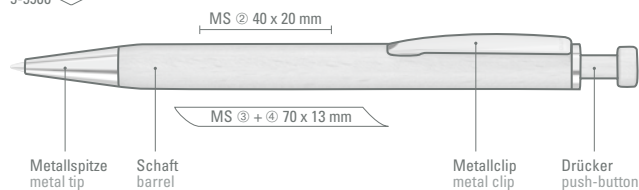

Für dieses uma Schreibgerät aus Holz wird FSC®-zertifiziertes Buchenholz verwendet. Durch spezielle Bearbeitung des nachwachsenden Rohstoffs transportiert das Naturprodukt Ihre Werbebotschaft edel und formschön zum Kunden.

Der Naturstoff Holz variiert sowohl in der Farbigkeit des Holzes als auch in der Struktur (Maserung).

Only FSC® certified beechwood is used for this uma writing utensil made of wood. Through special processing of the sustainable raw material, the natural product transports its advertising message in a refined and beautiful design to the customer.

Wood is a natural material with a great variety of colors and textures (grain effect).

5-5900 ◊