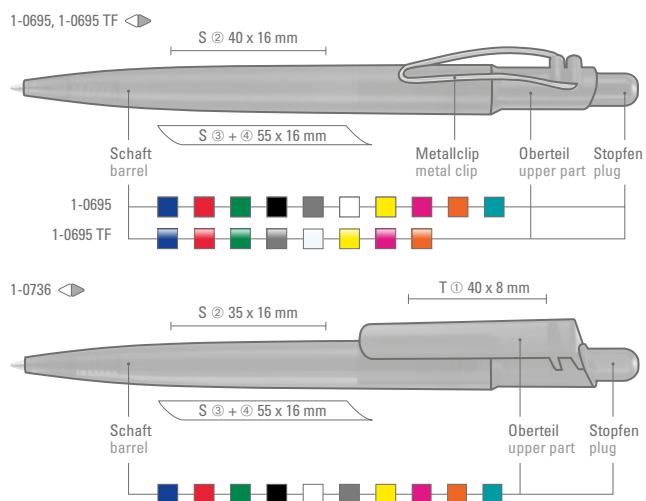

Ab 2.000 Stück können die Modelle farblich kombiniert werden.

1-0695: Druckkugelschreiber mit vernickeltem Metallbiegeclip und gedeckt glänzendem Gehäuse.

1-0695 TF: Druckkugelschreiber mit vernickeltem Metallbiegeclip in transparent gefrostetem Gehäuse.

1-0736: Druckkugelschreiber mit großem Clip an verstärkter Clipanbindung mit gedeckt glänzendem Gehäuse.

1-0695, 1-0695 TF
Mindestbestellmenge
Werbeschlüssel

1-0736
Mindestbestellmenge
Werbeschlüssel

1.000 Stück
Schaft S ○

1.000 Stück
Schaft S, Clip T

You may choose any color combination for orders over 2.000 units.

1-0695: Retractable ballpoint pen with nickel-plated metal flexible clip and solid shiny body.

1-0695 TF: Retractable ballpoint pen with nickel-plated metal flexible clip and transparent frosted body.

1-0736: Retractable ballpoint pen with extra strong large clip and solid shiny body.

1-0695, 1-0695 TF
Minimum quantity
Advertising code

1-0736
Minimum quantity
Advertising code

1,000 pieces
barrel S ○

1,000 pieces
barrel S, clip T