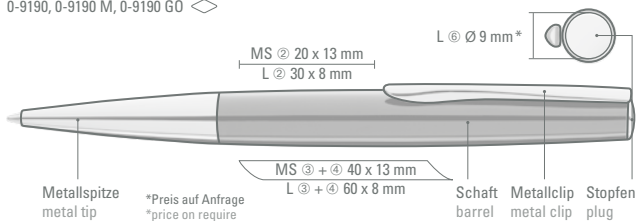

0-9190: Metall-Drehkugelschreiber mit gedeckt glänzendem Gehäuse in schwarz oder weiß, gefederter Metallclip und schwere Metallspitze glanzverchromt.

0-9190 M: Metall-Drehkugelschreiber mit gedeckt matt lackiertem Gehäuse in schwarz, gefedertem Metallclip und Softdrehmechanik.

0-9190 GO: Metall-Drehkugelschreiber mit gedeckt mattem Gehäuse in schwarz, gefederter Metallclip und schwere Metallspitze in matt gold.

0-9190: Metal twist ballpoint pen with shiny solid housing in black or white, spring mounted clip and heavy chrome plated metal tip.

0-9190 M: Metal twist ballpoint pen with solid matt finished surface in black, spring mounted clip, heavy chrome plated metal tip and smooth turning mechanics.

0-9190 GO: Metal twist ballpoint pen with solid matt housing in black, spring mounted clip and heavy metal tip in matt gold.

Mindestbestellmenge 100 Stück
Werbeschlüssel Schaft MS/L, Stopfen L

Minimum quantity 100 pieces
Advertising code barrel MS/L, plug L