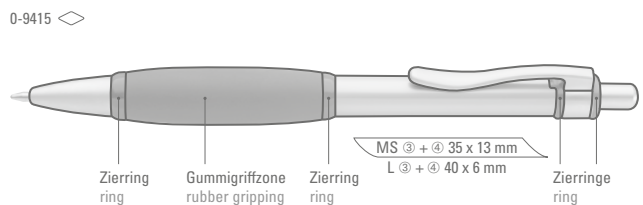

Farb-Code/Minen
Color code/Refills

COMMA
0-9438

LUCKY
0-9415

207

0-9438: Druckkugelschreiber mit lackiertem Aluminium-Schaft, schwarzer Gummigriffzone und Metallclip.

0-9415: Metall-Druckkugelschreiber mit glänzend lackiertem Schaft, Drücker, Clip und Spitze. Weiche, große Gummigriffzone und transparente Zierringe unifarben.

0-9438: Retractable ballpoint pen with coated aluminum barrel. Black rubber grip zone and metal clip.

0-9415: Metal retractable ballpoint pen with glossy chrome-plated barrel, push-button, clip and tip. Large, soft rubber gripping and transparent rings in one solid color.

Mindestbestellmenge 300 Stück
Werbeschlüssel Schaft MS/L

Minimum quantity 300 pieces
Advertising code barrel MS/L

COMMA, LUCKY

COMMA, LUCKY