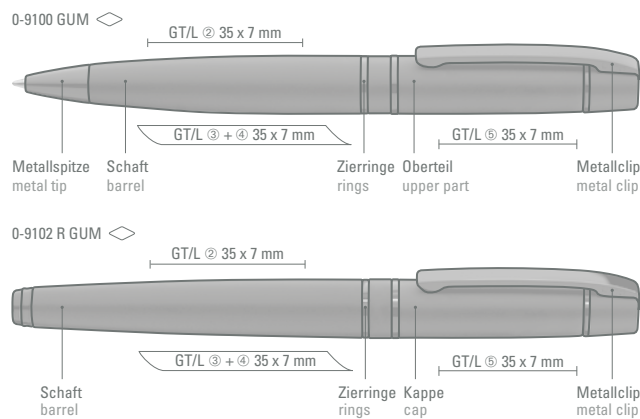

VIP GUM
0-9100 GUM

VIP R GUM
0-9102 R GUM

Farb-Code/Minen
Color code/Refills

0-9100 GUM (● 8-0888)
0-9102 R GUM (●● 8-0806)

54-0002

● 8-0888

●● 8-0806

ETUI 0-0911 W
Beschreibung auf Seite 284.
ETUI 0-0911 W
See description on page 284.

Modell eignet sich für Hochglanz-
laserung. Siehe Seite 300.
Model is suitable for high gloss
laser engraving. See page 300.

0-9100 GUM: Metall-Drehkugelschreiber mit Softtouch-Gehäuse, Softdrehmechanik und gefedertem Clip. Beschlagteile schwarz glänzend lackiert.

0-9102 R GUM: Metall-Rollerball mit Softtouch-Gehäuse, gefedertem Clip und rutschfester Gummigriffzone. Beschlagteile schwarz glänzend lackiert.

Mindestbestellmenge 100 Stück
Werbeschlüssel Schaft GT/L, Kappe GT/L

0-9100 GUM: Metal twist ballpoint pen with softtouch body, smooth turning mechanics, spring-mounted clip and shiny black fittings.

0-9102 R GUM: Metal rollerball with softtouch body, spring-mounted clip, no-slip rubberized grip and shiny black fittings.

Minimum quantity 100 pieces
Advertising code barrel GT/L, cap GT/L