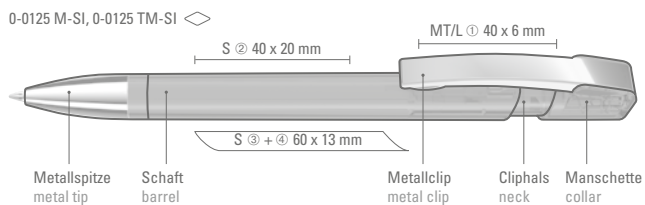

0-0125 TM: Druckkugelschreiber mit transparent glänzendem Gehäuse unifarben, flexiblem Metallclip glanzverchromt.

0-0125 TM-SI: Druckkugelschreiber mit transparent glänzendem Gehäuse unifarben, Metallclip und schwere Metallspitze glanzverchromt.

Mindestbestellmenge 1.000 Stück
Werbeschlüssel Schaft S, Clip MT/L

0-0125 TM: Retractable ballpoint pen with shiny transparent body in one color, flexible metal clip chrome plated.

0-0125 TM-SI: Retractable ballpoint pen with shiny transparent body in one color, flexible metal clip and heavy chrome plated metal tip.

Minimum quantity 1,000 pieces
Advertising code barrel S, clip MT/L