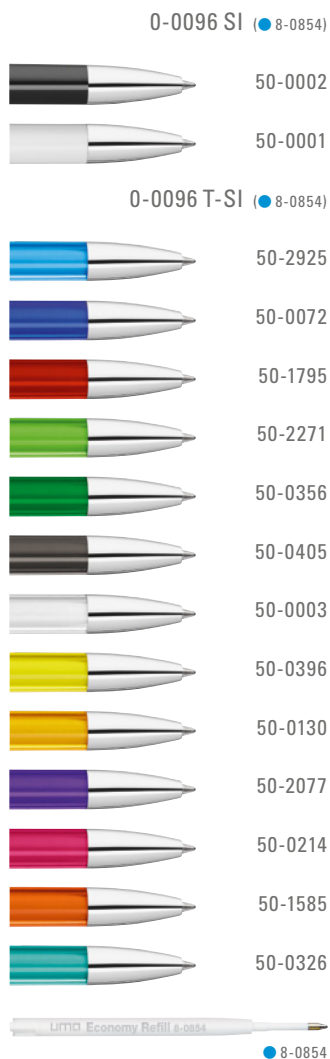

UMA®
PRIME

UMA®
PRIME

UP

UP SI, UP transparent SI

0-0096 SI: Drehkugelschreiber mit gedeckt glänzendem Gehäuse, matter Clipoberfläche und glanzverchromter Spitze.

0-0096 T-SI: Drehkugelschreiber mit transparent glänzendem Gehäuse, gefrosteter Clipoberfläche und glanzverchromter Spitze.

Mindestbestellmenge
Werbeschlüssel

1.000 Stück
Schaft S, Clip S

0-0096 SI: Twist ballpoint pen with shiny solid body, matt clip surface and brilliant chrome plated tip.

0-0096 T-SI: Twist ballpoint pen with shiny transparent body, frosted clip surface and brilliant chrome plated tip.

Minimum quantity
Advertising code

1,000 pieces
barrel S, clip S