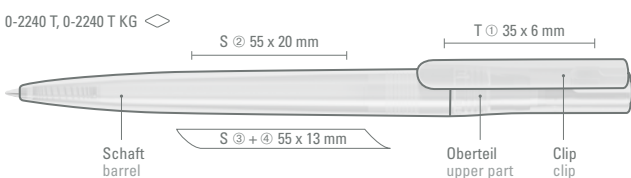

- 0-2240 T ● 8-0866
- 57-0286
  - 57-0185
  - 57-0355
  - 57-0440
  - 57-0291
  - 57-0107
  - 57-0260
  - 57-0226
  - 57-0151
  - 57-3295
- 0-2240 T KG ● 8-0866
- 57-0298
  - 57-0662
  - 57-0200
  - 57-7492
  - 57-0361
  - 57-0340
  - 57-0002
  - 57-7527
  - 57-0001
  - 57-0012
  - 57-0270
  - 57-2607
  - 57-0233
  - 57-0021
  - 57-7710
  - 57-7500
- 8-0866

0-2240 T: Drehkugelschreiber aus recyceltem rPET-Material in transparent glänzenden Gehäusefarben.

0-2240 T KG: Drehkugelschreiber aus recyceltem rPET-Material in transparent glänzenden Gehäusefarben mit gedeckt glänzendem Clip.

Mindestbestellmenge 1,000 Stück
Werbeschlüssel Schaft S, Clip T

0-2240 T: Twist ballpoint pen made from recycled rPET in transparent shiny colors.

0-2240 T KG: Twist ballpoint pen made from recycled rPET in transparent shiny housing colors with solid shiny clip.

Minimum quantity 1,000 pieces
Advertising code barrel S, clip T