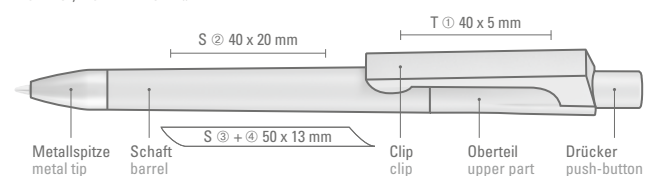

umaBlackForest *Pens*

1-0142 SI, 1-0142 KTF SI ◀