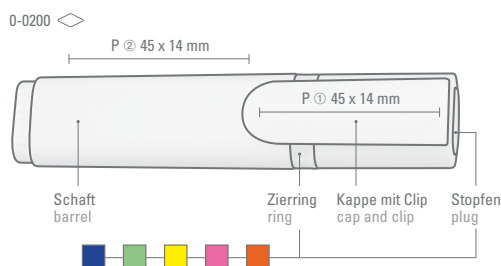

BESCHREIBUNG
DESCRIPTION

0-0200: Textmarker mit Kunststoffgehäuse und Kappe mit Clip in weiß. Mundstück mit Zierring und Stopfen in der Schreibfarbe.

0-0200/2: Textmarker 2er-Set aus den Standardfarben in transparentem Stecketui.

0-0200
Mindestbestellmenge 500 Stück
Werbeschlüssel Schaft P, Clip T

0-0200/2
Mindestbestellmenge 300 Stück
Werbeschlüssel Schaft P, Clip T

0-0200: Highlighter with plastic body and cap with clip in white. Section with band and terminal in the ink color.

0-0200/2: Highlighter set of 2 in the standard colors in transparent pen case.

0-0200
Minimum quantity 500 pieces
Advertising code barrel P, clip T

0-0200/2
Minimum quantity 300 pieces
Advertising code barrel P, clip T