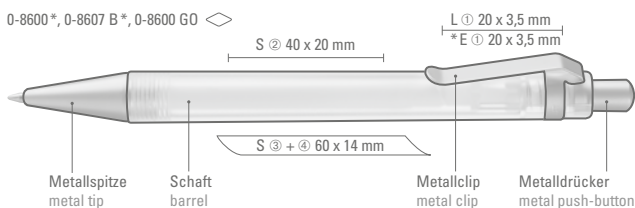

0-8600: Druckkugelschreiber mit transparent gefrostetem oder gedecktem Schaft. Metalldrücker, -clip und -spitze matt verchromt.

0-8607 B: Passender Druckbleistift (0,7 mm) zu 0-8600.

0-8600 GO: Druckkugelschreiber mit schwarz oder weiß gedecktem Schaft. Drücker, Clip und Spitze aus vergoldetem Metall.

0-8600, 0-8607 B	1.000 Stück
Mindestbestellmenge	Schaft S, Clip L/E
Werbeschlüssel	
0-8600 GO	1.000 Stück
Mindestbestellmenge	Schaft S, Clip L
Werbeschlüssel	

0-8600: Retractable ballpoint pen with transparent frosted or opaque barrel. Metal push-button, clip and tip in matt chromed.

0-8607 B: Matching mechanical pencil (0.7 mm) for 0-8600.

0-8600 GO: Retractable ballpoint pen with black or white opaque barrel. Push-button, clip and tip made from gold-plated metal.

0-8600, 0-8607 B	1,000 pieces
Minimum quantity	barrel S, clip L/E
Advertising code	
0-8600 GO	1,000 pieces
Minimum quantity	barrel S, clip L
Advertising code