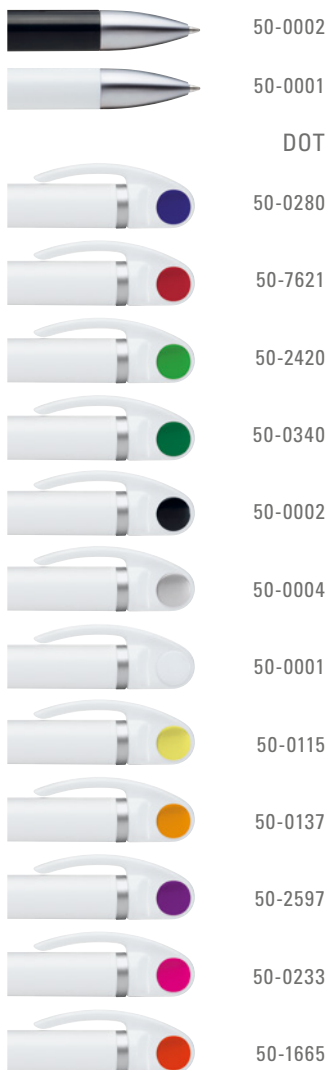

0-0015 (● 8-0855)
0-0015 D (● 8-0855)