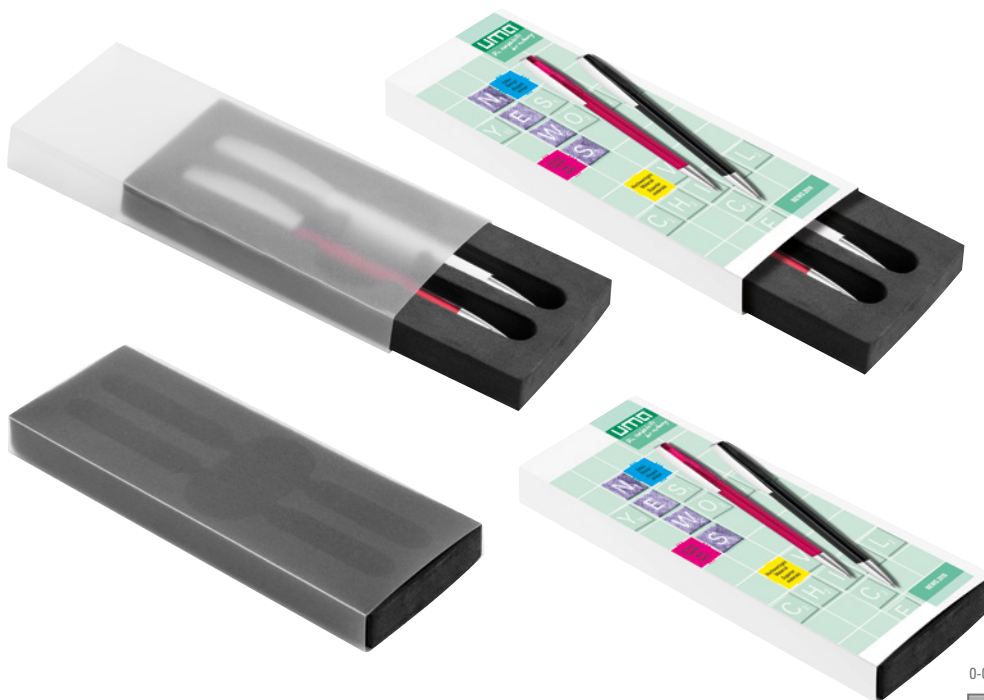

ETUI
0-0914/2

ETUI CI
0-0914/2 CI