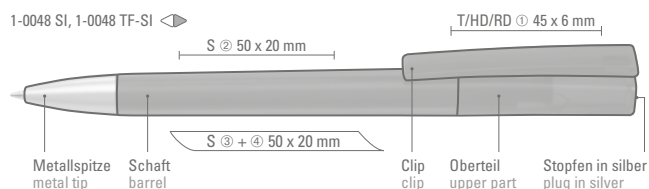

umaBlackForest
Pens

POST-CONSUMER
RECYCLED PLASTIC

Recycelte Variante
ULTIMATE SI RECY

Seite / page 257