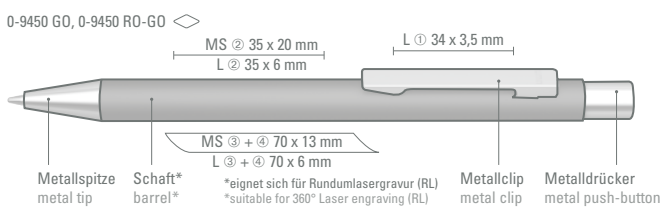

0-9450 GO: Metall-Druckkugelschreiber mit Schaft in weiß oder schwarz matt, Metallspitze, Metallclip und Drücker in gold glänzend.

0-9450 RO-GO: Metall-Druckkugelschreiber mit Schaft in weiß glänzend oder schwarz matt, Metallspitze, Metallclip und Metalldrücker in roségold glänzend.

0-9450 RO-GO GUM: Metall-Druckkugelschreiber mit Softtouch-Schaft in schwarz, Metallclip, Metallspitze und Metalldrücker in roségold glänzend.

0-9450 GO, 0-9450 RO-GO
Mindestbestellmenge 300 Stück
Werbeschlüssel Schaft MS/L/RL, Clip L

0-9450 RO-GO GUM
Mindestbestellmenge 300 Stück
Werbeschlüssel Schaft GS/L, Clip L

0-9450 GO: Metal retractable ballpoint pen with barrel in white or matt black. Metal clip, metal tip and pusher in shiny gold.

0-9450 RO-GO: Metal retractable ballpoint pen with barrel in shiny white or matt black, metal clip, metal tip and metal pusher in shiny rose gold.

0-9450 RO-GO GUM: Metal retractable ballpoint pen with soft touch barrel in black, metal clip, metal tip and metal pusher in shiny rose gold.

0-9450 GO, 0-9450 RO-GO
Minimum quantity 300 pieces
Advertising code barrel MS/L/RL, clip L

0-9450 RO-GUM
Minimum quantity 300 pieces
Advertising code barrel GS/L, clip L