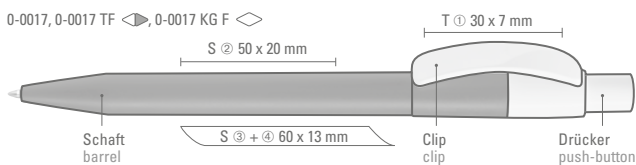

0-0017 (● 8-0866)	0-0017 KG F (● 8-0866)
32-2175	32-0292
32-2147	32-2175
32-0200	32-2147
32-0348	32-0200
32-0343	32-0382
32-0002	32-0348
32-0001	32-0343
32-0468	32-0002
32-0115	32-0428
32-1585	32-0001
32-0188	32-0115
	32-2705
	32-2685
	32-0188
	32-0203
	32-0213
	32-1585
	32-0638
	32-3262
	32-0321
	32-0468
	32-7569
	32-0469
	8-0866

0-0017, 0-0017 TF (● 8-0866)

POST-CONSUMER
RECYCLED PLASTIC

Recycelte Variante
PIXEL RECY
Seite / page 255

Antibakterielle
Variante
PIXEL F GREEN
Seite / page 244

Ab 2.000 Stück können die Modelle farblich kombiniert werden.

0-0017: Druckkugelschreiber mit Bogenclip in gedeckten Farben.

0-0017 TF: Druckkugelschreiber mit transparent gefrostetem Schaft, Bogenclip und Drücker glänzend transparent

0-0017 KG F: Druckkugelschreiber mit farbig mattem Schaft, Bogenclip und Drücker in glänzend weiß.

Mindestbestellmenge 1.000 Stück
Werbeschlüssel Schaft S ○, Clip T

You may choose any color combination for orders over 2.000 units.

0-0017: Retractable ballpoint pen with curved clip in solid colors.

0-0017 TF: Retractable ballpoint pen with transparent frosted barrel, curved clip and push-button glossy transparent.

0-0017 KG F: Retractable ballpoint pen with matt solid colored body, curved clip and push-button shiny white.

Minimum quantity 1,000 pieces
Advertising code barrel S ○, clip T