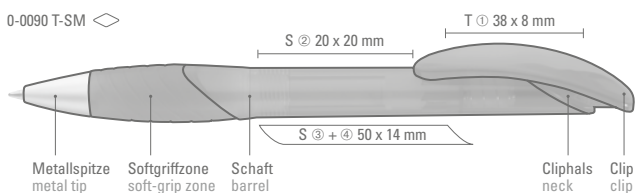

0-0090 T-SM ◊