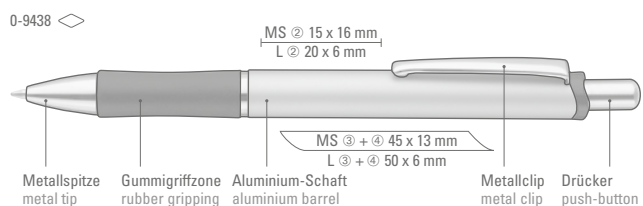

Farb-Code/Minen
Color code/Refills

COMMA
0-9438

LUCKY
0-9415

207

0-9438: Druckkugelschreiber mit lackiertem Aluminium-Schaft, schwarzer Gummigriffzone und Metallclip.

0-9415: Metall-Druckkugelschreiber mit glänzend lackiertem Schaft, Drücker, Clip und Spitze. Weiche, große Gummigriffzone und transparente Zierringe unifarben.

0-9438: Retractable ballpoint pen with coated aluminum barrel. Black rubber grip zone and metal clip.

0-9415: Metal retractable ballpoint pen with glossy chrome-plated barrel, push-button, clip and tip. Large, soft rubber gripping and transparent rings in one solid color.

Mindestbestellmenge 300 Stück
Werbeschlüssel Schaft MS/L

Minimum quantity 300 pieces
Advertising code barrel MS/L

COMMA, LUCKY

COMMA, LUCKY