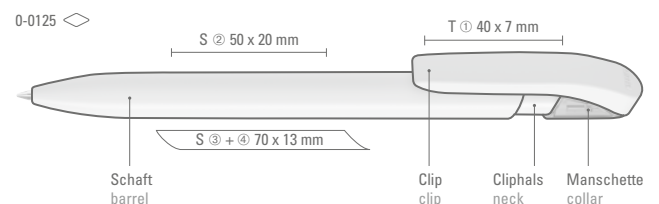

SKY
0-0125

SKY M
0-0125 M

SKY M SI
0-0125 M-SI

Farb-Code/Minen
Color code/Refills

UMA
PRIME

UMA
PRIME

0-0125 (● 8-0855)
0-0125 M (● 8-0855)

50-0002

50-0001

50-0072

50-1795

50-2271

50-0356

50-0405

50-0396

50-0130

50-2077

50-0214

50-1585

0-0125 M-SI (● 8-0855)

50-0002

50-0001

UMA Tech Refill 1.0-0.8-0855

● 8-0855

0-0125: Druckkugelschreiber mit gedeckt glänzendem Gehäuse in uni weiß oder schwarz, Manschette in transparent glänzend.

0-0125 M: Druckkugelschreiber mit gedeckt glänzendem Gehäuse in uni weiß oder schwarz, Cliphals transparent glänzend, flexiblen Metallclip glanzverchromt.

0-0125 M-SI: Druckkugelschreiber mit gedeckt glänzendem Gehäuse in uni weiß oder schwarz. Flexibler Metallclip und schwere Metallspitze glanzverchromt.

0-0125
Mindestbestellmenge 1.000 Stück
Werbeschlüssel Schaft S, Clip T

0-0125 M, 0-0125 M-SI
Mindestbestellmenge 1.000 Stück
Werbeschlüssel Schaft S, Clip MT/L

0-0125: Retractable ballpoint pen with shiny solid body in solid white or black and collar shiny transparent.

0-0125 M: Retractable ballpoint pen with shiny solid body in white or black and neck shiny transparent, flexible metal clip chrome plated.

0-0125 M-SI: Retractable ballpoint pen with shiny solid body in white or black. Flexible metal clip chrome plated and heavy chrome plated metal tip.

0-0125
Minimum quantity 1,000 pieces
Advertising code barrel S, clip T

0-0125 M, 0-0125 M-SI
Minimum quantity 1,000 pieces
Advertising code barrel S, clip MT/L