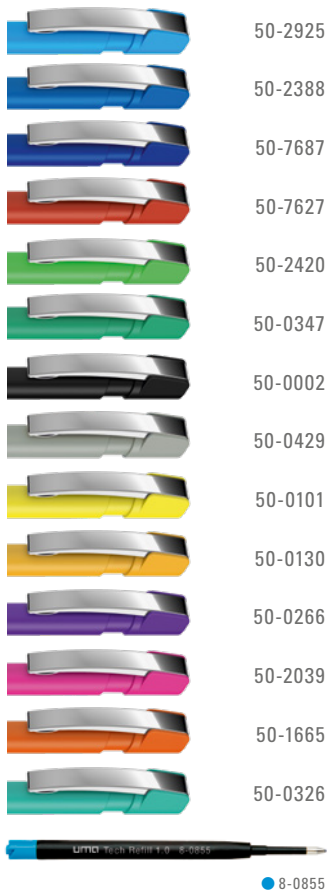

0-0125 M-SI GUM (● 8-0855)
0-0125 GUM (● 8-0855)

UMA®
PRIME