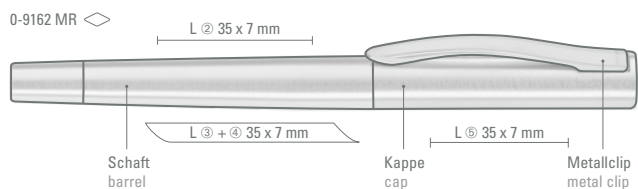

0-9160 M (● 8-0888)
0-9162 MR (● 8-0806)

54-0SLS

54-0GUN

UFMC Extra Class Refill 0-0000 ● 8-0888

UFMC High Class Rollerball Refill 0-0000 ● 8-0806

0-9160 M: Metall-Drehkugelschreiber mit Softdrehmechanik und gefedertem Clip. Oberfläche in Edelstahl matt gebürstet oder in Gun-Optik.

0-9162 MR: Metall-Rollerball mit gefedertem Clip, in Edelstahl matt gebürstet oder Gun-Optik.

0-9160 M
Mindestbestellmenge 100 Stück
Werbeschlüssel Schaft L, Oberteil L

0-9162 MR
Mindestbestellmenge 100 Stück
Werbeschlüssel Schaft L, Kappe L

0-9160 M: Metal twist ballpoint pen with soft twist mechanism and spring mounted clip. Surface stainless steel mat brushed or gun metal.

0-9162 MR: Metal roller ball with spring mounted clip. Surface stainless steel mat brushed or gun metal.

0-9160 M
Minimum quantity 100 pieces
Advertising code barrel L, upper part L

0-9162 MR
Minimum quantity 100 pieces
Advertising code barrel L, cap L