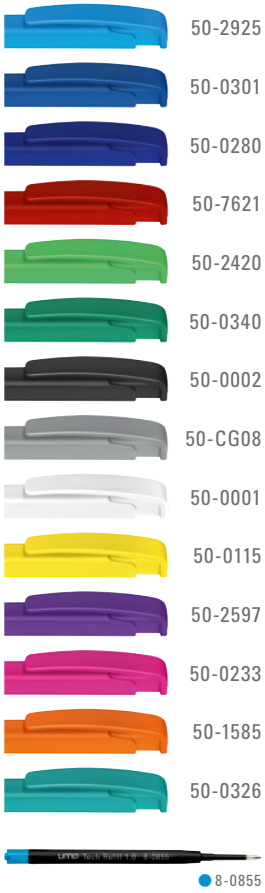

0-0154 SI (● 8-0855)

0-0154 TF-SI (● 8-0856)

Einzigartiger Vierkantschaft, welcher sich im Griffbereich in eine angenehm greifende, runde Schaftform verwandelt.

Unique four-edged barrel, which transforms into a pleasant round barrel shape in the grip area.