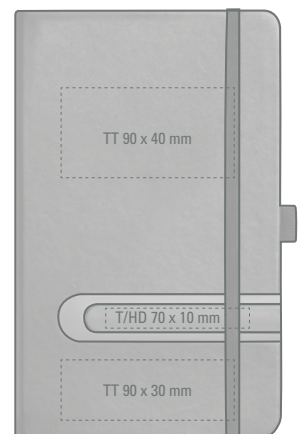

Vorderseite/Frontside