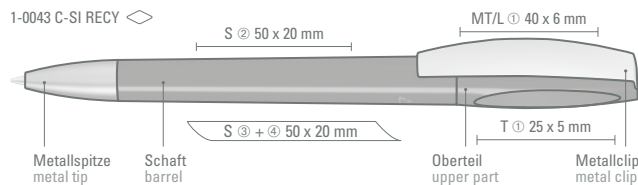

1-0043 C-SI RECY: Drehkugelschreiber unifarben mit gedeckt glänzendem Schaft und Oberteil aus 100 % recyceltem Post-Consumer-Kunststoff. Mit schwerer Metallspitze und Metallclip matt verchromt. Aufgrund der Besonderheit des Materials (Post-Consumer Recycled Plastic) sind produktionstechnische Farbschwankungen gegeben.

1-0041 RECY
Mindestbestellmenge 1.000 Stück
Werbeschlüssel Schaft S ○, Clip T

1-0043 C-SI RECY
Mindestbestellmenge 1.000 Stück
Werbeschlüssel Schaft S ○, Clip MT/L, Kappe T

1-0041 RECY: Twist ballpoint pen with matt solid housing made of 100 % recycled post-consumer plastic. The models are marked with recycling marks. Due to the special nature of the material (Post-Consumer Recycled Plastic) there are color variations in the production process.

1-0043 C-SI RECY: Twist ballpoint pen with shiny solid barrel and upper part made of 100 % recycled post-consumer plastic. Heavy, matt chromed metal tip and metal clip. The models are marked with recycling marks. Due to the special nature of the material (Post-Consumer Recycled Plastic) production-related variations are possible.

1-0041 RECY
Minimum quantity 1,000 pieces
Advertising code barrel S ○, clip T

1-0043 C-SI RECY
Minimum quantity 1,000 pieces
Advertising code barrel S ○, clip MT/L, cap T

umaBlackForest
Pens
 POST-CONSUMER RECYCLED PLASTIC