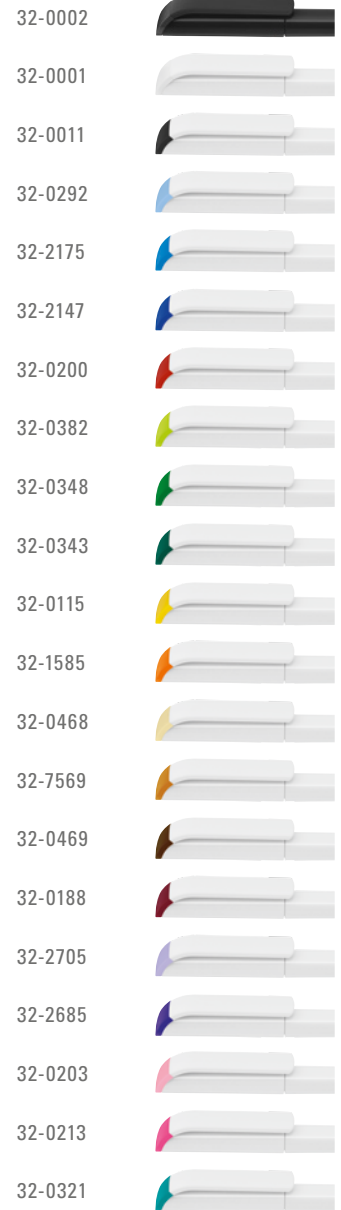

0-0086 SI ● 8-0866
0-0086 F-SI ● 8-0866