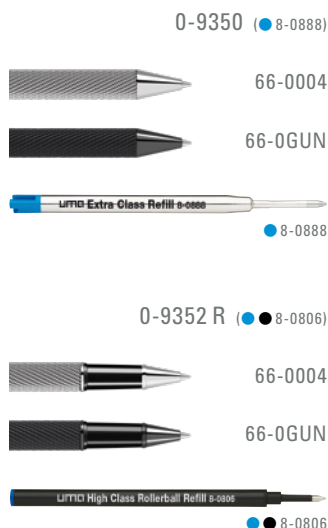

Modell eignet sich für Laserung in beige. Siehe Seite 300.

Model is suitable for laser engraving in beige. See page 300.