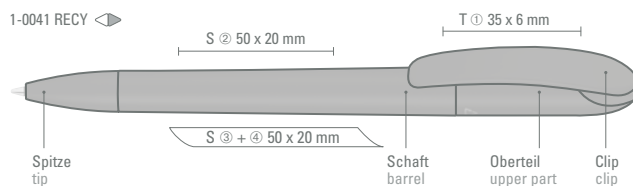

1-0041 RECY  
Minimum quantity 1,000 pieces  
Advertising code barrel S ○, clip T

1-0043 C-SI RECY  
Minimum quantity 1,000 pieces  
Advertising code barrel S ○, clip MT/L, cap T

umaBlackForest  
*Pens*  
 POST-CONSUMER RECYCLED PLASTIC