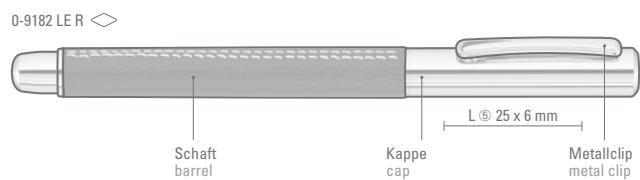

CLASSICO M
0-8800 M

SILENCE LE
0-9180 LE

SILENCE LE R
0-9182 LE R

Farb-Code/Minen
Color code/Refills

CLASSICO M, SILENCE

CLASSICO M, SILENCE LE, SILENCE LE R

0-8800 M (● 8-0883)

53-0002

● 8-0883

0-9180 LE (● 8-0888)

55-0002

● 8-0888

0-9182 LE R (● 8-0806)

55-0002

● 8-0806

0-8800 M: Metall-Drehkugelschreiber mit schwarz glänzend lackiertem Gehäuse. Clip, Zierringe und Spitze aus vergoldetem Metall.

0-9180 LE: Metall-Drehkugelschreiber mit Lederschaft mit weißen Ziernähten. Oberteil und Beschläge glanzverchromt.

0-9182 LE R: Metall-Rollerball mit Lederschaft mit weißen Ziernähten. Oberteil und Beschläge glanzverchromt.

0-8800 M
Mindestbestellmenge 300 Stück
Werbeschlüssel Schaft MS/L, Clip L, Kappe MT/L

0-9180 LE, 0-9182 LE R
Mindestbestellmenge 100 Stück
Werbeschlüssel Kappe L

0-8800 M: Metal twist ballpoint pen with glossy black lacquered body. Clip, bands and tip made from gold-plated metal.

0-9180 LE: Twist metal ballpoint pen with leather barrel and white decorative stitchings. Upper part and fittings chrome plated.

0-9182 LE R: Metal rollerball and leather barrel with white decorative stitchings. Upper part and fittings chrome plated.

0-8800 M
Minimum quantity 300 pieces
Advertising code barrel MS/L, clip L, cap MT/L

0-9180 LE, 0-9182 LE R
Minimum quantity 100 pieces
Advertising code cap L