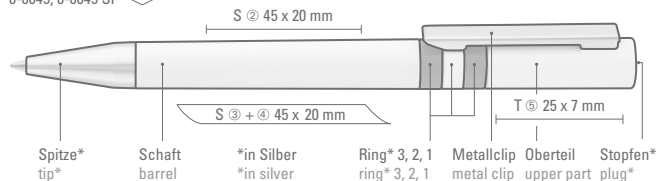

0-0045, 0-0045 SI* ◇