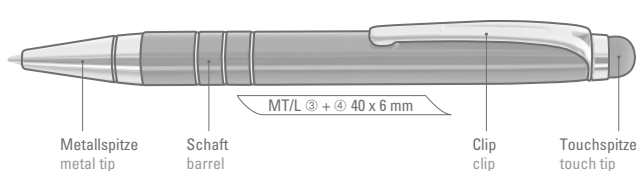

Metallspitze metal tip Schaft barrel Clip clip Touchspitze touch tip