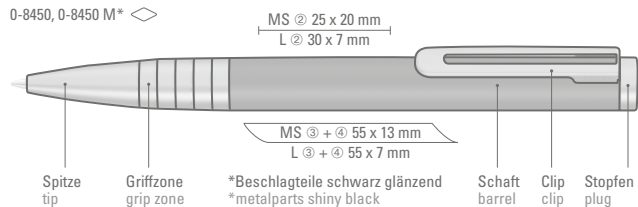

0-8450: Metall-Drehkugelschreiber mit
mattem Gehäuse, Clip, Spitze mit ein-
gelassener Griffzone und Stopfen in
silber matt.

0-8450: Metal twist ballpoint pen with
matt housing, clip, tip with recessed grip
zone and plug matt silver.

0-8450 M: Metall-Drehkugelschreiber
mit mattem Gehäuse, Clip, Spitze mit
eingelassener Griffzone und Stopfen in
schwarz glänzend.

0-8450 M: Metal twist ballpoint pen with
matt housing, clip, tip with recessed grip
zone and plug in shiny black.

Mindestbestellmenge
Werbeschlüssel

300 Stück
Schaft MS/L

Minimum quantity
Advertising code

300 pieces
barrel MS/L