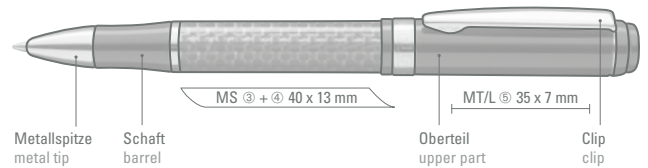

0-8950: Carbonfaser-Drehkugelschreiber mit Metallbeschlagteilen glanzverchromt.

0-8956 F: Carbonfaser-Füllfederhalter mit Iridiumfeder und Metallbeschlägen glanzverchromt.

0-8957 B: Carbonfaser-Drehbleistift (0,7mm) mit Radiergummi im Schaft und Metallbeschlagteilen glanzverchromt.

0-8952 R: Carbonfaser-Rollerball mit Metallbeschlägen glanzverchromt.

0-8950, 0-8957 B
Mindestbestellmenge 100 Stück
Werbeschlüssel Schaft MS, Kappe MT/L

0-8956 F, 0-8952 R
Mindestbestellmenge 100 Stück
Werbeschlüssel Schaft MT, Kappe MT/L

0-8950: Carbon-fiber twist ball pen with metal fittings in glossy chrome.

0-8956 F: Carbon-fiber pen with iridium fountain and glossy chrome metal fittings.

0-8957 B: Carbon-fiber twist pencil (0.7mm) with eraser in barrel and metal fittings glossy chrome.

0-8952 R: Carbon-fiber rollerball with glossy chrome metal fittings.

0-8950, 0-8957 B
Minimum quantity 100 pieces
Advertising code barrel MS, cap MT/L

0-8956 F, 0-8952 R
Minimum quantity 100 pieces
Advertising code barrel MT, cap MT/L

0-8950, 0-8957 B

Metallspitze metal tip

Schaft barrel

MS ⊕ + ⊕ 40 x 13 mm

Oberteil upper part

Clip clip

0-8956 F, 0-8952 R