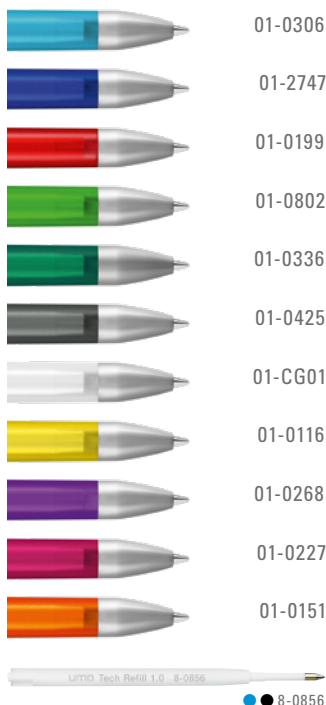

1-0142 TF-SI (●●8-0856)
1-0142 TF KG SI (●●8-0856)