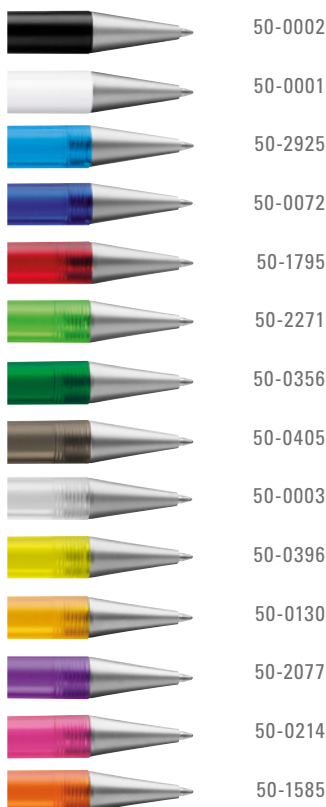

0-8600 (● 8-0856)
0-8607 B (0,7 mm)