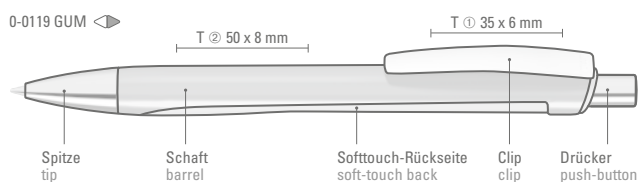

0-0119 GUM (● 8-0855)
0-0119 M GUM (● 8-0855)

Ab 2.000 Stück können die Modelle farblich kombiniert werden.

You may choose any color combination for orders over 2,000 units.

0-0119 GUM: Druckkugelschreiber mit zweigeteiltem Schaft aus gedeckt glänzender Vorderseite und weiß gummierter Softtouch-Rückseite. Clip in gedeckt weiß. Spitze und Drücker silber glanzverchromt.

0-0119 GUM: Retractable ballpoint pen with two-part barrel made of solid shiny front and soft-touch back in white. Clip in solid white. Tip and push-button chrome plated.

0-0119 M GUM: Druckkugelschreiber mit zweigeteiltem Schaft, aus gedeckt glänzender Vorderseite und gummierter Softtouch-Rückseite unifarben. Metallclip, Spitze und Drücker silber glanzverchromt.

0-0119 M GUM: Retractable ballpoint pen with two-part barrel made of solid shiny front and soft-touch back in one color. Metal clip, tip and push-button chrome plated.

Mindestbestellmenge Werbeschlüssel 1.000 Stück Schaft T, Clip T
Mindestbestellmenge Werbeschlüssel 1.000 Stück Schaft T, Clip L

Minimum quantity Advertising code 1,000 pieces barrel T, clip T
Minimum quantity Advertising code 1,000 pieces barrel T, clip L