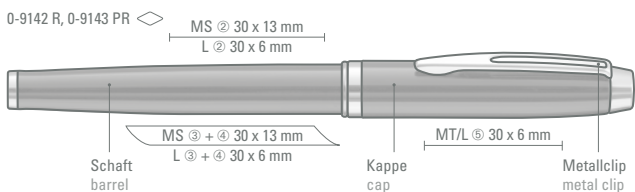

0-9140: Metall-Drehkugelschreiber mit Softdrehmechanik und Metallzierring. Beschlagteile glanzverchromt.

0-9142 R: Metall-Rollerball mit Metallzierring. Beschlagteile glanzverchromt.

0-9143 PR: Metall-Patronenroller mit Metallzierring. Beschlagteile glanzverchromt. Das Patronen-Roller-System arbeitet nach dem Prinzip des Füllhalters und kann mit Standard-Tintenpatronen nachgefüllt werden.

0-9140
Mindestbestellmenge 100 Stück
Werbeschlüssel Schaft MS/L, Kappe MT/L

0-9142 R, 0-9143 PR
Mindestbestellmenge 100 Stück
Werbeschlüssel Schaft MT/L, Kappe MT/L

0-9140: Metal twist ballpoint pen with soft twist mechanism and decorative metal ring. Gloss-chrome fittings.

0-9142 R: Metal rollerball with decorative metal ring. Gloss-chrome fittings.

0-9143 PR: Metal cartridge roller with decorative metal ring. Gloss-chrome fittings. The cartridge roller system operates on the same principle as the fountain pen and can be refilled with standard ink cartridges.

0-9140
Minimum quantity 100 pieces
Advertising code Schaft MS/L, cap MT/L

0-9142 R, 0-9143 PR
Minimum quantity 100 pieces
Advertising code Schaft MT/L, cap MT/L