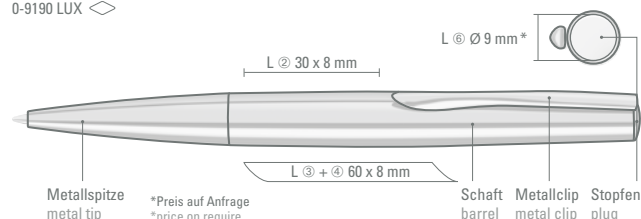

0-9190 LUX (● 8-0888)

53-00G0

0-9190 C (● 8-0888)

53-CAR2

53-CAR4

0-9190 WOOD (● 8-0888)

53-W001

● 8-0888

0-9190 LUX: Metall-Drehkugelschreiber mit 24 ct vergoldetem Gehäuse, mit gefedertem Metallclip und Softdrehmechanik.

0-9190 C: Metall-Drehkugelschreiber mit Schaft aus Carbonfaser in schwarz oder silber, gefedertem Metallclip und Spitze glanzverchromt und Softdrehmechanik.

0-9190 WOOD: Metall-Drehkugelschreiber mit Gehäuse aus FSC®-zertifiziertem Walnussholz und Softdrehmechanik, gefedertem Metallclip, Stopfen und Spitze matt verchromt.

0-9190 LUX
Mindestbestellmenge 100 Stück
Werbeschlüssel Schaft L, Stopfen L

0-9190 C, 0-9190 WOOD
Mindestbestellmenge 100 Stück
Werbeschlüssel Schaft MS, Stopfen L

0-9190 LUX: Metal twist ballpoint pen with 24 ct gold plated body, with spring-loaded metal clip and soft twist mechanism.

0-9190 C: Metal twist ballpoint pen with carbon fibre body in black or silver, spring-loaded metal clip and shiny chrome-plated tip and soft twist mechanism.

0-9190 WOOD: Metal twist ballpoint pen with FSC® certified walnut barrel and soft twist mechanism, spring-loaded metal clip, plug and tip matt chrome-plated.

0-9190 LUX
Minimum quantity 100 pieces
Advertising code barrel L, plug L

0-9190 C, 0-9190 WOOD
Minimum quantity 100 pieces
Advertising code barrel MS, plug L

0-9190 LUX ◊