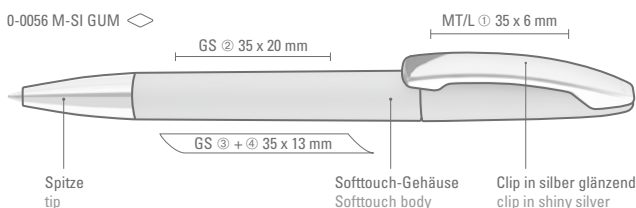

0-0056 T-SI: Drehkugelschreiber mit transparent glänzendem Gehäuse und silber glänzender Spitze.

0-0056 TM-SI: Drehkugelschreiber mit transparent glänzendem Gehäuse. Metallclip und Spitze glanzverchromt.

0-0056 M-SI GUM: Drehkugelschreiber mit farbigem Softtouch-Gehäuse, silber glänzender Spitze und glänzendem Metallclip.

0-0056 T-SI	Mindestbestellmenge	1.000 Stück
	Werbeschlüssel	Schaft S, Clip T
0-0056 TM-SI	Mindestbestellmenge	1.000 Stück
	Werbeschlüssel	Schaft S, Clip MT/L
0-0056 M-SI GUM	Mindestbestellmenge	1.000 Stück
	Werbeschlüssel	Schaft GS, Clip MT/L

0-0056 T-SI: Twist ballpoint pen with shiny transparent body and shiny silver tip.

0-0056 TM-SI: Twist ballpoint pen with transparent shiny body, metal clip and tip chrome plated.

0-0056 M-SI GUM: Twist ballpoint pen with colored soft touch housing, metal clip and tip in shiny silver.

0-0056 T-SI	Minimum quantity	1,000 pieces
	Advertising code	barrel S, clip T
0-0056 TM-SI	Minimum quantity	1,000 pieces
	Advertising code	barrel S, clip MT/L
0-0056 M-SI GUM	Minimum quantity	1,000 pieces
	Advertising code	barrel GS, clip MT/L