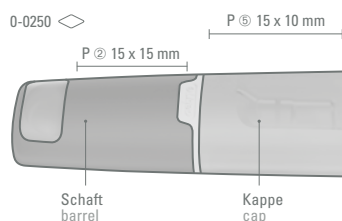

## uma LIQEO - the highlighter novelty!

New liquid ink delivery system - Better writing quality - Greater luminance -  
Longer writing time - Ecologically superior - Produced in acc. with EN-71, ASTM D-4236