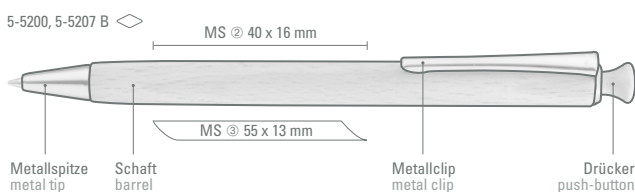

5-5200: Holz-Druckkugelschreiber mit vernickeltem Metallclip und Metallspitze. Schaft aus schutzlackiertem PEFC-zertifiziertem deutschen Buchenholz.

5-5207 B: Holz-Druckbleistift (0,7 mm) mit vernickeltem Metallclip und Metallspitze. Schaft aus schutzlackiertem PEFC-zertifiziertem deutschen Buchenholz. Passend zu Artikel 5-5200.

5-5800: Holz-Druckkugelschreiber mit silber glänzendem Metallclip und Metallspitze. Schaft aus schutzlackiertem PEFC-zertifiziertem deutschen Buchenholz.

5-5200, 5-5207 B
Mindestbestellmenge 300 Stück
Werbeschlüssel Schaft MS

5-5800
Mindestbestellmenge 300 Stück
Werbeschlüssel Schaft MS, Clip L

5-5200: Wooden retractable ballpoint pen with nickel-plated metal clip and metal tip. Barrel in PEFC-certified german beechwood with protective varnish coating.

5-5207 B: Wooden mechanical pencil (0.7 mm) with nickel-plated metal clip and metal tip. Barrel in PEFC-certified german beechwood with protective varnish coating. Suitable for 5-5200.

5-5800: Wooden retractable ballpoint pen with metal clip and metal tip in shiny silver. Barrel in PEFC-certified german beechwood with protective varnish coating.

5-5200, 5-5207 B
Minimum quantity 300 pieces
Advertising code Schaft MS

5-5800
Minimum quantity 300 pieces
Advertising code barrel MS, clip L