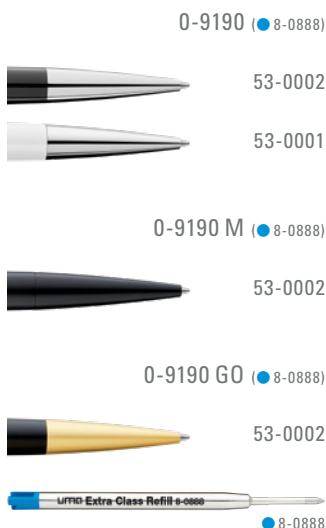

Farb-Code/Minen
Color code/Refills

ELEGANCE
0-9190

ELEGANCE M
0-9190 M

ELEGANCE GO
0-9190 GO

157

Modell eignet sich für Hochglanzlaserung. Siehe Seite 300.

Model is suitable for high gloss laser engraving. See page 300.

Etui Empfehlung
Case suggestion