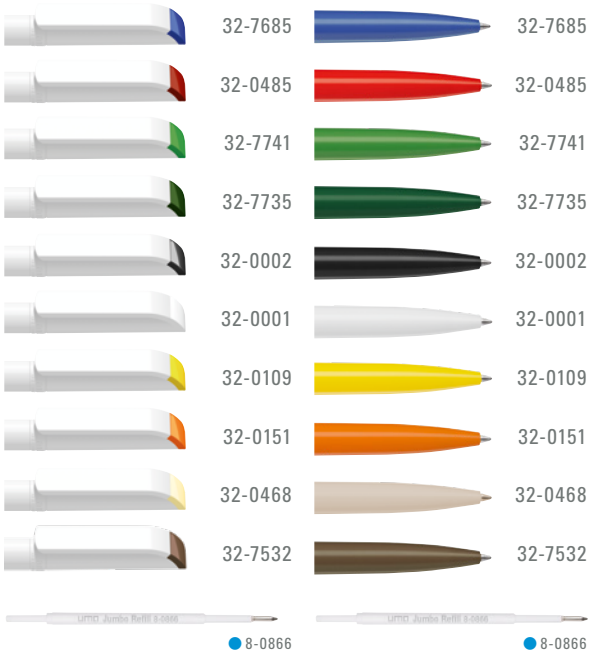

0-0086 GREEN ● 8-0866

0-0056 GREEN ● 8-0866