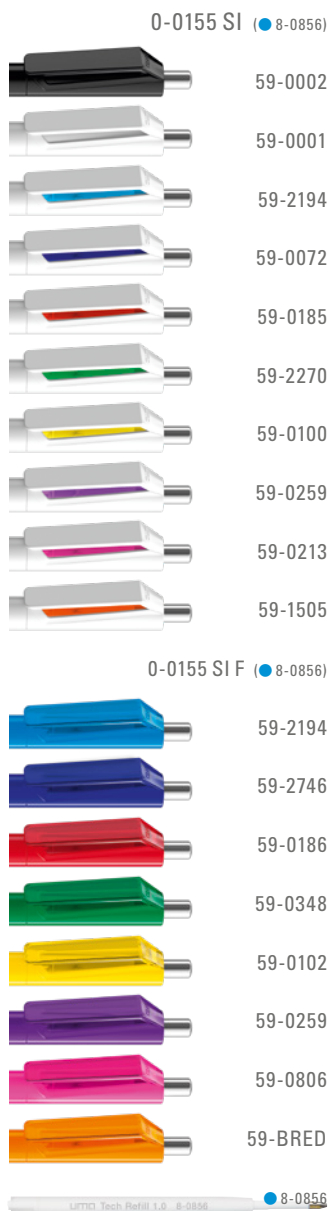

0-0155 SI: Druckkugelschreiber mit weiß gedeckt glänzendem Gehäuse und farbig transparent glänzendem Innenschaft bzw. uni weiß oder schwarz. Spitze und Drücker in Silber glänzend.

0-0155 SI F: Druckkugelschreiber mit gedeckt glänzendem Gehäuse, farbig transparent glänzendem Innenschaft und Clip. Spitze und Drücker in Silber glänzend.

Mindestbestellmenge 1.000 Stück
Werbeschlüssel Schaft S, Clip T

0-0155 SI: Retractable ballpoint pen with white shiny solid body and colored transparent shiny inner socket or in solid black or white. Tip and push-button in shiny silver.

0-0155 SI F: Retractable ballpoint pen with shiny solid body, transparent shiny inner socket and clip. Tip and push-button in shiny silver.

Minimum quantity 1,000 pieces
Advertising code barrel S, clip T