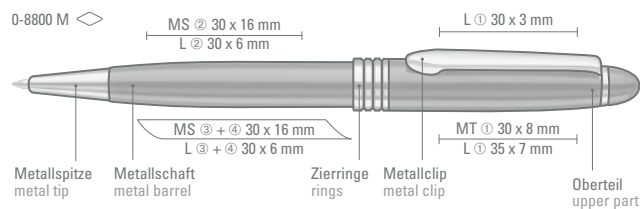

CLASSICO M
0-8800 M

SILENCE LE
0-9180 LE

SILENCE LE R
0-9182 LE R

Farb-Code/Minen
Color code/Refills

CLASSICO M, SILENCE

CLASSICO M, SILENCE LE, SILENCE LE R

0-8800 M (● 8-0883)

53-0002

● 8-0883

0-9180 LE (● 8-0888)

55-0002

● 8-0888

0-9182 LE R (● 8-0806)

55-0002

● 8-0806

0-8800 M: Metall-Drehkugelschreiber mit schwarz glänzend lackiertem Gehäuse. Clip, Zierringe und Spitze aus vergoldetem Metall.

0-9180 LE: Metall-Drehkugelschreiber mit Lederschaft mit weißen Ziernähten. Oberteil und Beschläge glanzverchromt.

0-9182 LE R: Metall-Rollerball mit Lederschaft mit weißen Ziernähten. Oberteil und Beschläge glanzverchromt.

0-8800 M
Mindestbestellmenge 300 Stück
Werbeschlüssel Schaft MS/L, Clip L, Kappe MT/L

0-9180 LE, 0-9182 LE R
Mindestbestellmenge 100 Stück
Werbeschlüssel Kappe L

0-8800 M: Metal twist ballpoint pen with glossy black lacquered body. Clip, bands and tip made from gold-plated metal.

0-9180 LE: Twist metal ballpoint pen with leather barrel and white decorative stitchings. Upper part and fittings chrome plated.

0-9182 LE R: Metal rollerball and leather barrel with white decorative stitchings. Upper part and fittings chrome plated.

0-8800 M
Minimum quantity 300 pieces
Advertising code barrel MS/L, clip L, cap MT/L

0-9180 LE, 0-9182 LE R
Minimum quantity 100 pieces
Advertising code cap L