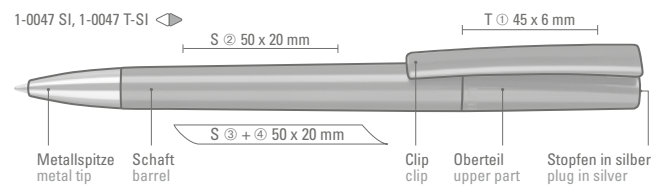

1-0047 SI: Drehkugelschreiber mit weiß oder schwarz glänzend gedecktem Gehäuse, silbernem Stopfen im Oberteil und schwerer Metallspitze glanzverchromt.

1-0047 T-SI: Drehkugelschreiber mit transparent glänzendem Gehäuse, silbernem Stopfen im Oberteil und schwerer Metallspitze glanzverchromt.

Mindestbestellmenge 1.000 Stück
Werbeschlüssel Schaft S ○, Clip T

1-0047 SI: Twist ballpoint pen with white or black shiny solid body, silver plug in the upper part and heavy metal tip chrome plated.

1-0047 T-SI: Twist ballpoint pen with shiny transparent body, silver plug in the upper part and heavy metal tip chrome plated.

Minimum quantity 1,000 pieces
Advertising code barrel S ○, clip T