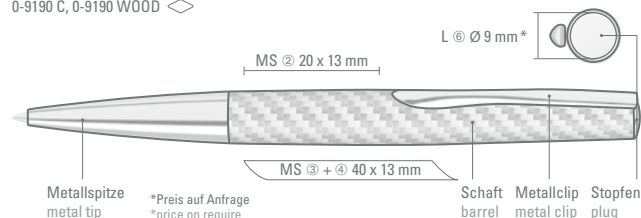

0-9190 C, 0-9190 WOOD ◊