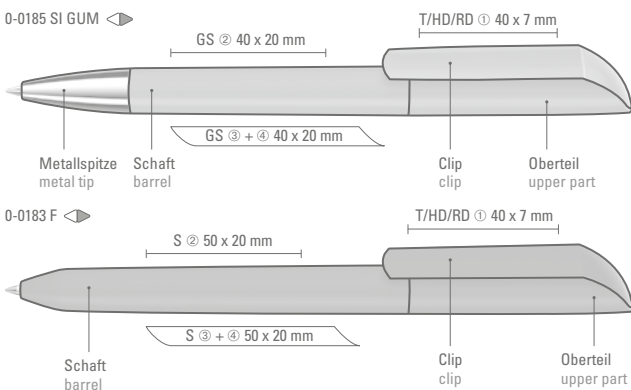

Ab 2.000 Stück können die Modelle farblich kombiniert werden.

0-0185 SI GUM: Drehkugelschreiber unifarben mit gummiertem Gehäuse und gedeckt glänzendem Clip, Spitze glanzverchromt.

0-0183 F: Drehkugelschreiber unifarben mit mattem Gehäuse und gedeckt mattem Clip.

0-0185 SI GUM
Mindestbestellmenge 1.000 Stück
Werbeschlüssel Schaft GT, Clip T/HD/RD
0-0183 F
Mindestbestellmenge 1.000 Stück
Werbeschlüssel Schaft S, Clip T/HD/RD

You may choose any color combination for orders over 2,000 units.

0-0185 SI GUM: Twist ballpoint pen with soft touch housing and shiny solid clip in one solid color, tip chrome plated.

0-0183 F: Twist ballpoint pen with matt solid housing and matt solid clip.

0-0185 SI GUM
Minimum quantity 1,000 pieces
Advertising code barrel GT, clip T/HD/RD
0-0183 F
Minimum quantity 1,000 pieces
Advertising code barrel S, clip T/HD/RD