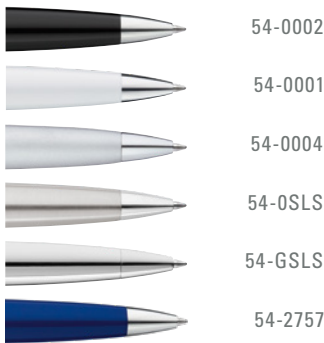

0-9100 (● 8-0888)
0-9102 R (● 8-0806)

0-9100 GO (● 8-0888)

0-9106 F (8-0891)

0-9107 B (0,7 mm)