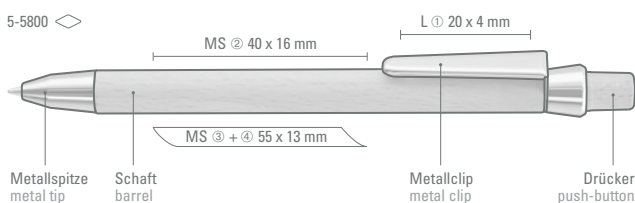

5-5200: Holz-Druckkugelschreiber mit vernickeltem Metallclip und Metallspitze. Schaft aus schutzlackiertem PEFC-zertifiziertem deutschen Buchenholz.

5-5207 B: Holz-Druckbleistift (0,7 mm) mit vernickeltem Metallclip und Metallspitze. Schaft aus schutzlackiertem PEFC-zertifiziertem deutschen Buchenholz. Passend zu Artikel 5-5200.

5-5800: Holz-Druckkugelschreiber mit silber glänzendem Metallclip und Metallspitze. Schaft aus schutzlackiertem PEFC-zertifiziertem deutschen Buchenholz.

5-5200, 5-5207 B
Mindestbestellmenge 300 Stück
Werbeschlüssel Schaft MS

5-5800
Mindestbestellmenge 300 Stück
Werbeschlüssel Schaft MS, Clip L

5-5200: Wooden retractable ballpoint pen with nickel-plated metal clip and metal tip. Barrel in PEFC-certified german beechwood with protective varnish coating.

5-5207 B: Wooden mechanical pencil (0.7 mm) with nickel-plated metal clip and metal tip. Barrel in PEFC-certified german beechwood with protective varnish coating. Suitable for 5-5200.

5-5800: Wooden retractable ballpoint pen with metal clip and metal tip in shiny silver. Barrel in PEFC-certified german beechwood with protective varnish coating.

5-5200, 5-5207 B
Minimum quantity 300 pieces
Advertising code Schaft MS

5-5800
Minimum quantity 300 pieces
Advertising code barrel MS, clip L