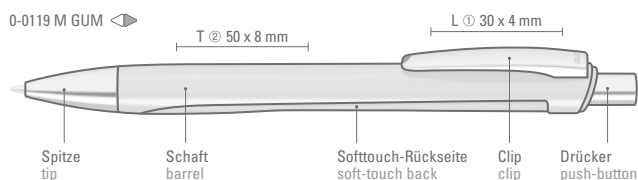

0-0119 GUM (● 8-0855)
0-0119 M GUM (● 8-0855)

Ab 2.000 Stück können die Modelle farblich kombiniert werden.

You may choose any color combination for orders over 2,000 units.

0-0119 GUM: Druckkugelschreiber mit zweigeteiltem Schaft aus gedeckt glänzender Vorderseite und weiß gummierter Softtouch-Rückseite. Clip in gedeckt weiß. Spitze und Drücker silber glanzverchromt.

0-0119 GUM: Retractable ballpoint pen with two-part barrel made of solid shiny front and soft-touch back in white. Clip in solid white. Tip and push-button chrome plated.

0-0119 M GUM: Druckkugelschreiber mit zweigeteiltem Schaft, aus gedeckt glänzender Vorderseite und gummierter Softtouch-Rückseite unifarben. Metallclip, Spitze und Drücker silber glanzverchromt.

0-0119 M GUM: Retractable ballpoint pen with two-part barrel made of solid shiny front and soft-touch back in one color. Metal clip, tip and push-button chrome plated.

Mindestbestellmenge Werbeschlüssel 1.000 Stück Schaft T, Clip T
Mindestbestellmenge Werbeschlüssel 1.000 Stück Schaft T, Clip L

Minimum quantity Advertising code 1,000 pieces barrel T, clip T
Minimum quantity Advertising code 1,000 pieces barrel T, clip L