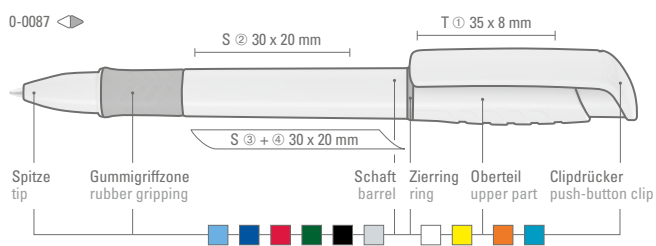

Ab 2.000 Stück kann das Modell farblich kombiniert werden.

0-0087: Druckkugelschreiber mit gedeckt glänzendem Gehäuse in weiß, Griffzone und Zierring unifarben bzw. komplett unifarben gedeckt glänzend schwarz.

Mindestbestellmenge 1.000 Stück
Werbeschlüssel Schaft S, Clip T

You may choose any color combination for orders over 2,000 units.

0-0087: Retractable ballpoint pen with shiny solid body in white, gripping and ring in one solid color or in uni color black.

Minimum quantity 1,000 pieces
Advertising code barrel S, clip T