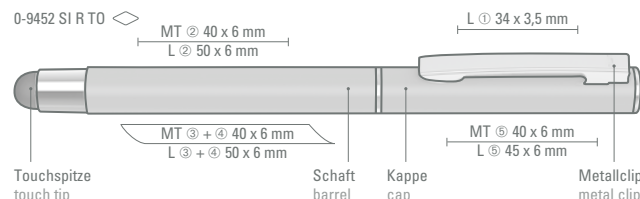

0-9450 SI TO (● 8-0855)
0-9452 SI R TO (● 8-0806)

58-2995

58-0293

58-0654

58-0201

58-0376

58-0355

58-0002

58-0422

58-0004

58-0001

58-0106

58-0269

58-0241

58-1585

58-2397

● 8-0855

● 8-0806

0-9450 SI TO: Metall-Drehkugelschreiber mit matter Oberfläche, Metallclip, Metallspitze und Drücker in silber glänzend mit gummiertem Schaftende für die Touchscreensteuerung.

0-9452 SI R TO: Metall-Rollerball mit matter Oberfläche, Metallclip und Zierring in silber glänzend mit gummiertem Schaftende für die Touchscreensteuerung, Griffzone schwarz.

0-9450 SI TO
Mindestbestellmenge 300 Stück
Werbeschlüssel Schaft MS/L, Clip L, Kappe MT/L

0-9452 SI R TO
Mindestbestellmenge 300 Stück
Werbeschlüssel Schaft MT/L, Clip L, Kappe MT/L

0-9450 SI TO: Metal twist ballpoint pen with matt finished surface, metal clip, metal tip and push-button in shiny silver, black rubber ball for writing on a Pad.

0-9452 SI R TO: Metal rollerball with matt finished surface, metal clip and ring in shiny silver with black rubber ball for writing on a Pad. Black grip zone.

0-9450 SI TO
Minimum quantity 300 pieces
Advertising code barrel MS/L, clip L, cap MT/L

0-9452 SI R TO
Minimum quantity 300 pieces
Advertising code barrel MT/L, clip L, cap MT/L