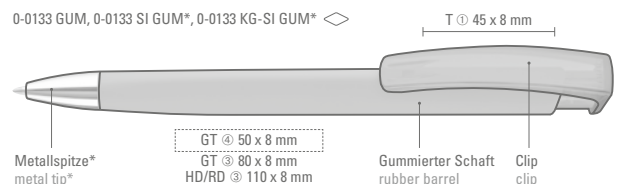

0-0133 GUM: Druckkugelschreiber mit gummiertem Dreikantgehäuse und gedeckt glänzendem Clip.

0-0133 SI GUM: Druckkugelschreiber mit gummiertem Dreikantgehäuse und gedeckt glänzendem Clip und schwerer Metallspitze glanzverchromt.

0-0133 KG-SI GUM: Druckkugelschreiber mit gummiertem Dreikantgehäuse und weiß gedeckt glänzendem Clip und schwerer Metallspitze glanzverchromt.

Mindestbestellmenge 1.000 Stück
Werbeschlüssel Schaft GT/HD/RD, Clip T

0-0133 GUM: Retractable ballpoint pen with soft touch triangular body and shiny solid clip.

0-0133 SI GUM: Retractable ballpoint pen with soft touch triangular body and shiny solid clip and heavy chrome plated metal tip.

0-0133 KG-SI GUM: Retractable ballpoint pen with soft touch triangular body and shiny solid white clip and heavy chrome plated metal tip.

Minimum quantity 1,000 pieces
Advertising code barrel GT/HD/RD, clip T

0-0133 GUM, 0-0133 SI GUM*, 0-0133 KG-SI GUM* ◇