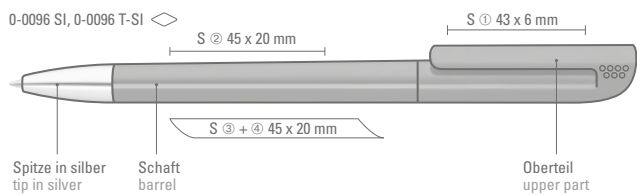

0-0096 SI: Drehkugelschreiber mit gedeckt glänzendem Gehäuse, matter Clipoberfläche und glanzverchromter Spitze.

0-0096 T-SI: Drehkugelschreiber mit transparent glänzendem Gehäuse, gefrosteter Clipoberfläche und glanzverchromter Spitze.

Mindestbestellmenge
Werbeschlüssel

1.000 Stück
Schaft S, Clip S

0-0096 SI: Twist ballpoint pen with shiny solid body, matt clip surface and brilliant chrome plated tip.

0-0096 T-SI: Twist ballpoint pen with shiny transparent body, frosted clip surface and brilliant chrome plated tip.

Minimum quantity
Advertising code

1,000 pieces
barrel S, clip S