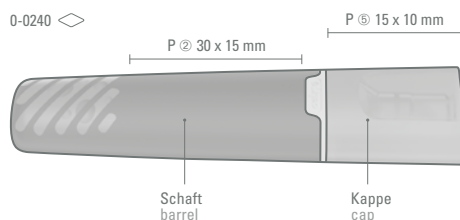

## uma LIQEO - the highlighter novelty!

New liquid ink delivery system - Better writing quality - Greater luminance -  
Longer writing time - Ecologically superior - Produced in acc. with EN-71, ASTM D-4236