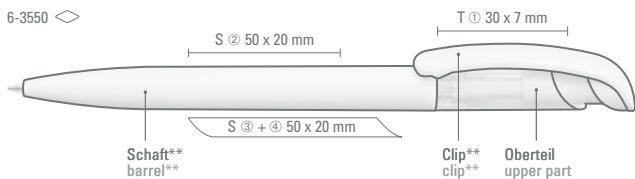

* 06-7527 BIO-MIX: Drücker und Spitze sind aus Bio-Material gefertigt. Der Werkstoff Celluloseacetat entspricht der DIN EN 13432:2000-12 und wird aus europäischen Weichhölzern gewonnen.

* 06-7527 BIO-MIX: Pushbutton and tip are made of bio material. This material – cellulose acetate – complies with DIN EN 13432:2000-12 and is derived from European softwoods.

** Die Herstellung der Clips und der Schäfte ist aufgrund des besonderen Materials produktionstechnischen Schwankungen unterlegen. Leichte Unterschiede in der Farbe und der Oberfläche (Schlierenbildung) sind möglich.

** The production of the clips and barrels is subject to fluctuations due to the special material. Slight differences in color and surface (smear formation) are possible.