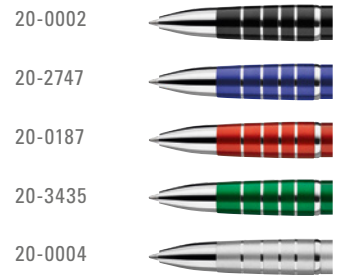

0-9480 L ● 8-0883