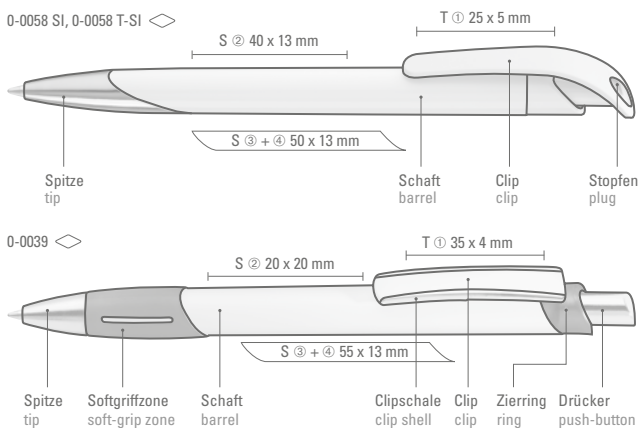

Farb-Code/Minen
Color code/Refills

SPLASH SI
0-0058 SI

SPLASH transparent SI
0-0058 T-SI

STRIPE
0-0039

0-0058 SI: Druckkugelschreiber mit glänzend gedecktem Gehäuse, silber glänzender Spitze und Clipstopfen.

0-0058 T-SI: Druckkugelschreiber mit glänzend transparentem Gehäuse, silber glänzender Spitze und Clipstopfen.

0-0039: Druckkugelschreiber in weiß mit uni transparent gefrosteter oder gedeckt schwarzer Softgriffzone, Zierring und Clipschale.

0-0058 SI: Retractable ballpoint pen with shiny solid-colored body, shiny silver tip and clip plug.

0-0058 T-SI: Retractable ballpoint pen with shiny transparent body, shiny silver tip and clip plug.

0-0039: Retractable ballpoint pen in white with transparent frosted or opaque black soft-grip zone, fitting and clip shell.

Mindestbestellmenge 1.000 Stück
Werbeschlüssel Schaft S, Clip T

Minimum quantity 1,000 pieces
Advertising code barrel S, clip T