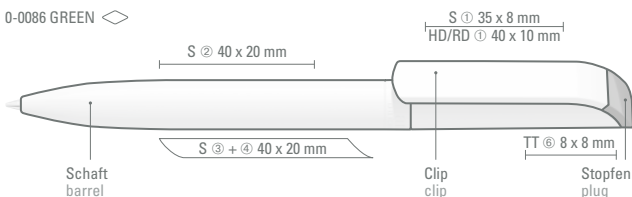

0-0086 GREEN ◊

0-0086 GREEN: Drehkugelschreiber mit antibakteriell wirkendem Kunststoffgehäuse in gedeckt glänzend weiß mit farbigem Stopfen.

0-0086 GREEN: Twist ballpoint pen with antibacterial plastic housing with shiny barrel in white and colored cap.