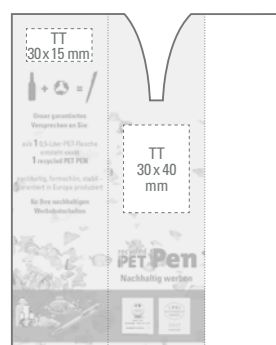

0-0940 CI rPET ◊