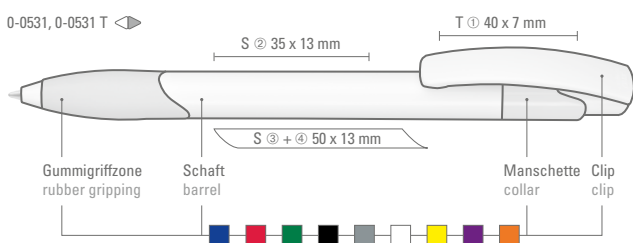

0-0531 (● 8-0866)	
	23-0002
	23-0001
	23-0280
	23-1795
	23-2250
	23-0011
	23-0430
	23-0102
	23-0268
	23-1665
0-0531 T (● 8-0866)	
	23-2935
	23-1795
	23-0355
	23-CG11
	23-0003
	23-0102
	23-2613
	23-0021
	● 8-0866

Ab 2.000 Stück können die Modelle farblich kombiniert werden.

0-0531: Druckkugelschreiber mit Gummigriffzone und Manschette unifarben. Schaft und Clipdrücker in weiß.

0-0531 T: Druckkugelschreiber mit Gummigriffzone und Clipdrücker unifarben transparent glänzend.

Mindestbestellmenge 1.000 Stück
Werbeschlüssel Schaft S ○, Clip T

You may choose any color combination for orders over 2,000 units.

0-0531: Retractable ballpoint pen with rubber gripping and collar in one solid color. Barrel and push button in white.

0-0531 T: Retractable ballpoint pen with rubber gripping and push button in one shiny transparent color.

Minimum quantity 1,000 pieces
Advertising code barrel S ○, clip T