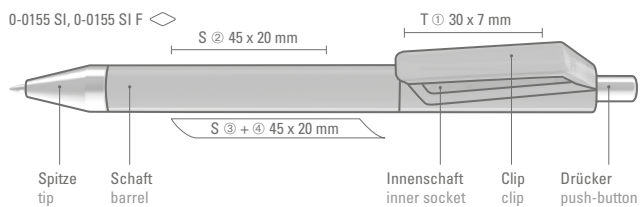

0-0155 SI: Druckkugelschreiber mit weiß gedeckt glänzendem Gehäuse und farbig transparent glänzendem Innenschaft bzw. uni weiß oder schwarz. Spitze und Drücker in Silber glänzend.

0-0155 SI F: Druckkugelschreiber mit gedeckt glänzendem Gehäuse, farbig transparent glänzendem Innenschaft und Clip. Spitze und Drücker in Silber glänzend.

Mindestbestellmenge 1.000 Stück
Werbeschlüssel Schaft S, Clip T

0-0155 SI: Retractable ballpoint pen with white shiny solid body and colored transparent shiny inner socket or in solid black or white. Tip and push-button in shiny silver.

0-0155 SI F: Retractable ballpoint pen with shiny solid body, transparent shiny inner socket and clip. Tip and push-button in shiny silver.

Minimum quantity 1,000 pieces
Advertising code barrel S, clip T