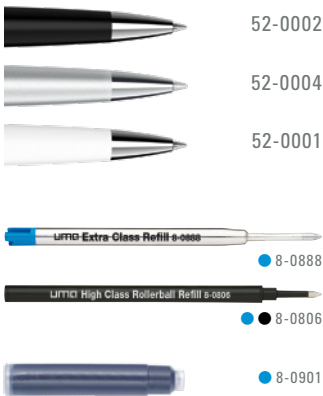

Farb-Code/Minen
Color code/Refills

SOUL
0-9940

SOUL R
0-9942 R

SOUL PR
0-9943 PR

0-9940 (● 8-0888)
0-9942 R (● 8-0806)
0-9943 PR (● 8-0901)