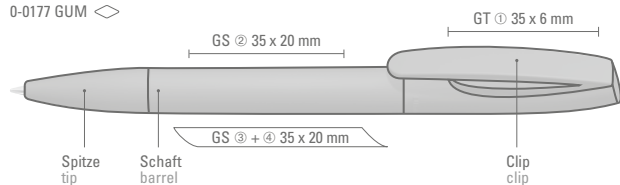

CORAL

CORAL GUM

0-0177 GUM ◊