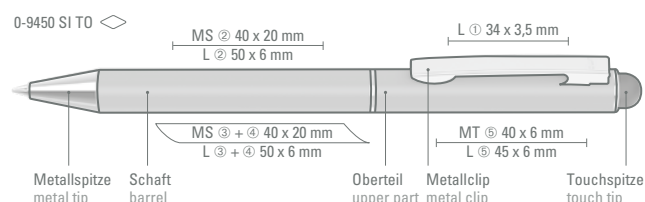

0-9450 SI TO (● 8-0855)
0-9452 SI R TO (● 8-0806)

58-2995

58-0293

58-0654

58-0201

58-0376

58-0355

58-0002

58-0422

58-0004

58-0001

58-0106

58-0269

58-0241

58-1585

58-2397

● 8-0855

● 8-0806

0-9450 SI TO: Metall-Drehkugelschreiber mit matter Oberfläche, Metallclip, Metallspitze und Drücker in silber glänzend mit gummiertem Schaftende für die Touchscreensteuerung.

0-9452 SI R TO: Metall-Rollerball mit matter Oberfläche, Metallclip und Zierring in silber glänzend mit gummiertem Schaftende für die Touchscreensteuerung, Griffzone schwarz.

0-9450 SI TO
Mindestbestellmenge 300 Stück
Werbeschlüssel Schaft MS/L, Clip L, Kappe MT/L

0-9452 SI R TO
Mindestbestellmenge 300 Stück
Werbeschlüssel Schaft MT/L, Clip L, Kappe MT/L

0-9450 SI TO: Metal twist ballpoint pen with matt finished surface, metal clip, metal tip and push-button in shiny silver, black rubber ball for writing on a Pad.

0-9452 SI R TO: Metal rollerball with matt finished surface, metal clip and ring in shiny silver with black rubber ball for writing on a Pad. Black grip zone.

0-9450 SI TO
Minimum quantity 300 pieces
Advertising code barrel MS/L, clip L, cap MT/L

0-9452 SI R TO
Minimum quantity 300 pieces
Advertising code barrel MT/L, clip L, cap MT/L