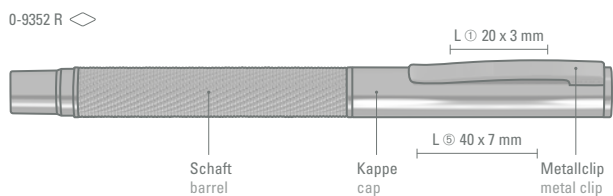

0-9350: Metall-Drehkugelschreiber glänzend lackiert, mit echtem Meshband um den Schaft, Softdrehmechanik und gefedertem Metallclip.

0-9352 R: Metall-Rollerball glänzend lackiert, mit echtem Meshband um den Schaft und gefedertem Metallclip.

0-9350	100 Stück
Mindestbestellmenge	Oberteil L, Clip L
Werbeschlüssel	
0-9352 R	100 Stück
Mindestbestellmenge	Kappe L, Clip L
Werbeschlüssel	

0-9350: Metal twist ballpoint pen shiny lacquered, with real mesh band around the barrel, soft twist mechanism and spring-mounted metal clip.

0-9352 R: Metal roller ball shiny lacquered, with real mesh band around the barrel, soft twist mechanism and spring-mounted metal clip.

0-9350	100 pieces
Minimum quantity	upper part L, clip L
Advertising code	
0-9352 R:	100 pieces
Minimum quantity	cap L, clip L
Advertising code