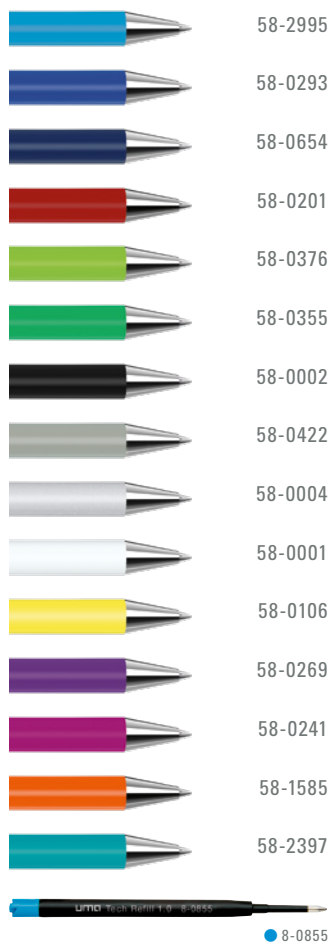

0-9450 SI (● 8-0855)
0-9457 SI B (0,7 mm)