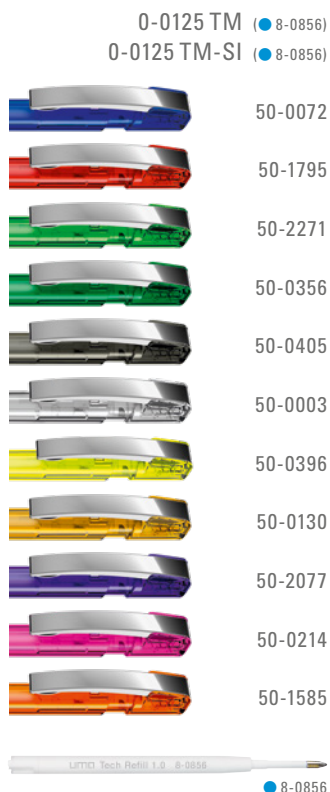

0-0125 TM: Druckkugelschreiber mit transparent glänzendem Gehäuse unifarben, flexiblem Metallclip glanzverchromt.

0-0125 TM-SI: Druckkugelschreiber mit transparent glänzendem Gehäuse unifarben, Metallclip und schwere Metallspitze glanzverchromt.

Mindestbestellmenge 1.000 Stück
Werbeschlüssel Schaft S, Clip MT/L

0-0125 TM: Retractable ballpoint pen with shiny transparent body in one color, flexible metal clip chrome plated.

0-0125 TM-SI: Retractable ballpoint pen with shiny transparent body in one color, flexible metal clip and heavy chrome plated metal tip.

Minimum quantity 1,000 pieces
Advertising code barrel S, clip MT/L