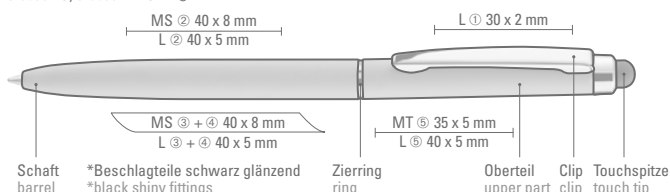

Modell 0-9588 M TO eignet sich für Laserung in weiss. Siehe Seite 301.

Model 0-9588 M TO is suitable for engraving in white. See page 301.

0-9588 TO, 0-9588 M TO* ◇

Schaft barrel *Beschlagnoteile schwarz glänzend *black shiny fittings Zierring ring Oberteil upper part Clip clip Touchspitze touch tip

0-2608 S-TO ◇