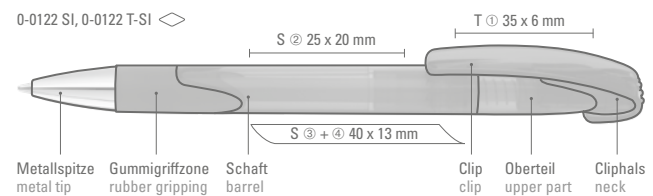

0-0122 SI (● 8-0855)

50-0280

50-7621

50-0340

50-0011

50-0423

50-0002

● 8-0855

0-0122 T-SI (● 8-0856)

50-2925

50-0072

50-1795

50-2271

50-0356

50-0405

50-0003

50-0396

50-0130

50-2077

50-0214

50-1585

50-0326

50-0483

● 8-0856

0-0122 SI: Druckkugelschreiber mit gedeckt glänzendem Gehäuse, schwerer glänzender Metallspitze, geschwungenem Clipdrücker und Gummigriffzone.

0-0122 T-SI: Druckkugelschreiber mit transparent glänzendem Gehäuse, schwerer glänzender Metallspitze, geschwungenem Clipdrücker und Gummigriffzone.

0-0122 SI, 0-0122 T-SI

Mindestbestellmenge
Werbeschlüssel

1.000 Stück
Schaft S, Clip T

0-0122 SI: Retractable ballpoint pen with shiny solid body, heavy shiny metal tip, curved clip push-button and rubberized grip zone.

0-0122 T-SI: Retractable ballpoint pen with shiny transparent body, heavy shiny metal tip, curved clip push-button and rubberized grip zone.

0-0122 SI, 0-0122 T-SI

Minimum quantity
Advertising code

1,000 pieces
barrel S, clip T

0-0122 SI, 0-0122 T-SI ◊