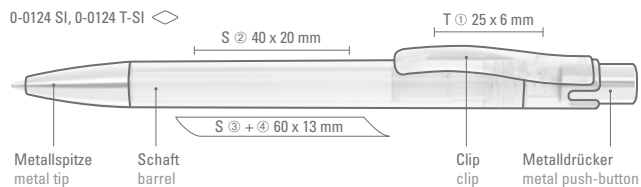

0-0124 SI (● 8-0855)	
	50-0002
	50-0001
	● 8-0855
0-0124 T-SI (● 8-0856)	
	50-2925
	50-0072
	50-1795
	50-2271
	50-0356
	50-0405
	50-0003
	50-0396
	50-0130
	50-2077
	50-0214
	50-1585
	50-0326
	50-0483
	● 8-0856

0-0124 SI: Druckkugelschreiber mit gedeckt glänzendem Gehäuse, schwerer, glänzender Metallspitze und Metalldrücker.

0-0124 T-SI: Druckkugelschreiber mit transparent glänzendem Gehäuse, schwerer, glänzender Metallspitze und Metalldrücker.

Mindestbestellmenge 1.000 Stück
Werbeschlüssel Schaft S, Clip T

0-0124 SI: Retractable ballpoint pen with shiny solid body, heavy shiny metal tip and metal push-button.

0-0124 T-SI: Retractable ballpoint pen with shiny transparent body, heavy shiny metal tip and metal push-button.

Minimum quantity 1,000 pieces
Advertising code barrel S, clip T