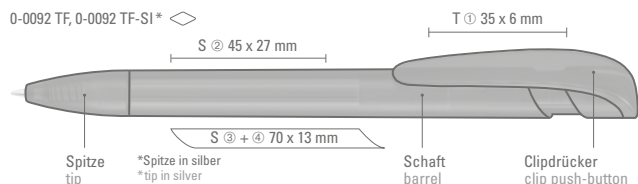

UMA FlowMotion®

Mit der neuen uma FlowMotion® Schreibtechnologie. Siehe Seite 289.
With the new uma FlowMotion® writing technology. See on page 289.