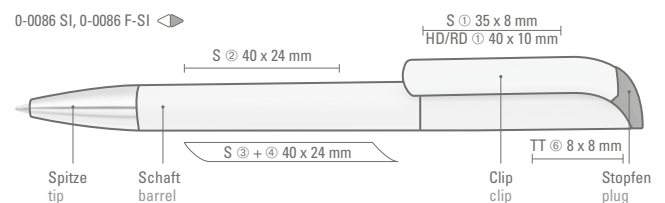

0-0086 SI: Drehkugelschreiber mit
gedeckt glänzendem Gehäuse in weiß
mit farbigem Stopfen und glanzver-
chromter Spitze.

0-0086 F-SI: Drehkugelschreiber mit
gedeckt mattem Gehäuse in weiß mit
farbig glänzendem Stopfen und silber
matter Spitze.

Mindestbestellmenge 1.000 Stück
Werbeschlüssel Schaft S,
Clip S/HD/RD, Stopfen TT

0-0086 SI: Twist ballpoint pen with white
shiny solid body and colored plug, tip
brilliant chrome plated.

0-0086 F-SI: Twist ballpoint pen with solid
matt finished housing in white with shiny
colored plug and tip silver matt.

Minimum quantity 1,000 pieces
Advertising code barrel S,
clip S/HD/RD, plug TT

0-0086 SI, 0-0086 F-SI ◀