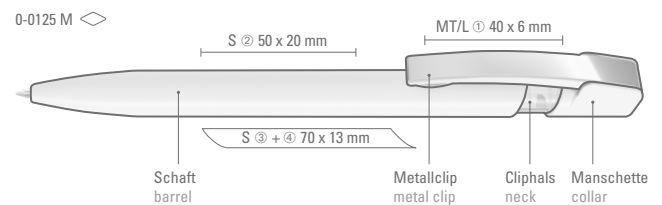

SKY
0-0125

SKY M
0-0125 M

SKY M SI
0-0125 M-SI

Farb-Code/Minen
Color code/Refills

UMA
PRIME

UMA
PRIME

0-0125 (● 8-0855)
0-0125 M (● 8-0855)

50-0002

50-0001

50-0072

50-1795

50-2271

50-0356

50-0405

50-0396

50-0130

50-2077

50-0214

50-1585

0-0125 M-SI (● 8-0855)

50-0002

50-0001

UMA Tech Refill 1.0-0.8-0855

● 8-0855

0-0125: Druckkugelschreiber mit gedeckt glänzendem Gehäuse in uni weiß oder schwarz, Manschette in transparent glänzend.

0-0125 M: Druckkugelschreiber mit gedeckt glänzendem Gehäuse in uni weiß oder schwarz, Cliphals transparent glänzend, flexiblen Metallclip glanzverchromt.

0-0125 M-SI: Druckkugelschreiber mit gedeckt glänzendem Gehäuse in uni weiß oder schwarz. Flexibler Metallclip und schwere Metallspitze glanzverchromt.

0-0125
Mindestbestellmenge 1.000 Stück
Werbeschlüssel Schaft S, Clip T

0-0125 M, 0-0125 M-SI
Mindestbestellmenge 1.000 Stück
Werbeschlüssel Schaft S, Clip MT/L

0-0125: Retractable ballpoint pen with shiny solid body in solid white or black and collar shiny transparent.

0-0125 M: Retractable ballpoint pen with shiny solid body in white or black and neck shiny transparent, flexible metal clip chrome plated.

0-0125 M-SI: Retractable ballpoint pen with shiny solid body in white or black. Flexible metal clip chrome plated and heavy chrome plated metal tip.

0-0125
Minimum quantity 1,000 pieces
Advertising code barrel S, clip T

0-0125 M, 0-0125 M-SI
Minimum quantity 1,000 pieces
Advertising code barrel S, clip MT/L