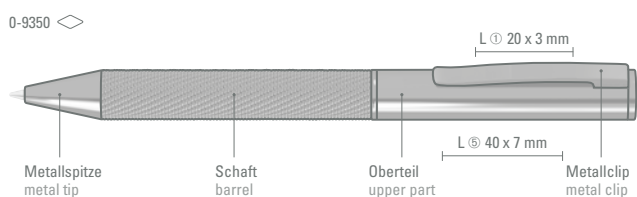

0-9350: Metall-Drehkugelschreiber glänzend lackiert, mit echtem Meshband um den Schaft, Softdrehmechanik und gefedertem Metallclip.

0-9352 R: Metall-Rollerball glänzend lackiert, mit echtem Meshband um den Schaft und gefedertem Metallclip.

0-9350	100 Stück
Mindestbestellmenge	Oberteil L, Clip L
Werbeschlüssel	
0-9352 R	100 Stück
Mindestbestellmenge	Kappe L, Clip L
Werbeschlüssel	

0-9350: Metal twist ballpoint pen shiny lacquered, with real mesh band around the barrel, soft twist mechanism and spring-mounted metal clip.

0-9352 R: Metal roller ball shiny lacquered, with real mesh band around the barrel, soft twist mechanism and spring-mounted metal clip.

0-9350	100 pieces
Minimum quantity	upper part L, clip L
Advertising code	
0-9352 R:	100 pieces
Minimum quantity	cap L, clip L
Advertising code