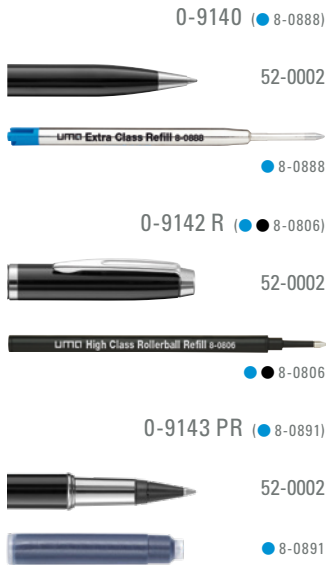

Modell eignet sich für Hochglanz-laserung. Siehe Seite 300.

Model is suitable for high gloss laser engraving. See page 300.

uma Patronen-Roller-System

Das **uma Patronen-Roller-System** ist die innovative Basis für neuartige Tintenroller-Schreibgeräte in Premium-Qualität. Dank seiner speziell entwickelten, verschleiß-armen Kugelspitze punktet das **uma Patronen-Roller-System** mit einer bisher unerreichten Langlebigkeit. Das **uma Patronen-Roller-System** arbeitet nach dem Prinzip des Füllhalters und kann mit Standard-Tintenpatronen nachgefüllt werden. Die Schreibspitze mit TC-Kugel (0,7 mm) wird also immer wieder verwendet und nicht weggeworfen. So sind, mit dem **uma Patronen-Roller-System** ausgestattete Schreibgeräte nicht nur sehr wirtschaftlich, sondern auch in besonderem Maße umwelt-freundlich.

uma cartridge roller system

The **uma cartridge roller system** is an innovative basis for novel rollerball writing instruments in premium quality. Thanks to its specifically developed wear-resistant ball tip, the **uma cartridge roller system** excels in an unrivalled longevity. The **uma cartridge roller system** operates on the same principle as the fountain pen and can be refilled with standard ink cartridges. Thus, the TC ball tip (0.7 mm) can be reused again and again and will not be disposed of. This makes these writing instruments not only extremely economical, but also very environmentally friendly.