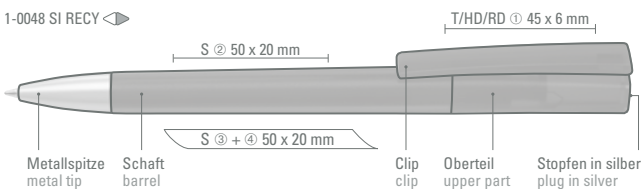

1-0048 SI RECY: Drehkugelschreiber unifarben mit gedeckt mattem Gehäuse aus 100% recyceltem Post-Consumer-Kunststoff und Metallspitze matt verchromt. Die Modelle sind mit Recycling-Zeichen gekennzeichnet. Stopfen optional in verschiedenen matt gedeckten Farben oder silber (Standard ABS) erhältlich. Aufgrund der Besonderheit des Materials (Post-Consumer Recycled Plastic) sind produktionstechnische Farbschwankungen gegeben.

Mindestbestellmenge 1.000 Stück
Werbeschlüssel Schaft S ○, Clip T/HD/RD

1-0048 SI RECY: Twist ballpoint pen with matt solid barrel made of 100% recycled post-consumer plastic and metal tip chrome-plated. The models are marked with recycling marks. Plugs optionally available in various matt colours or silver (standard ABS). Due to the special nature of the material (Post-Consumer Recycled Plastic) production-related variations are possible.

Minimum quantity 1,000 pieces
Advertising code barrel S ○, clip T/HD/RD