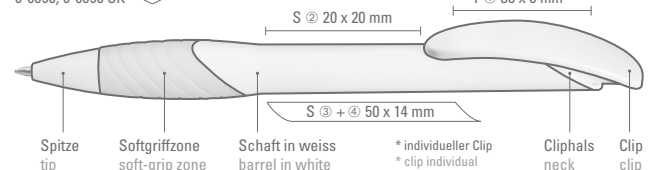

0-0090 CO-SM (● 8-0855)

50-2925

50-0280

50-7621

50-0340

50-0002

50-0428

50-0001

50-0115

50-0326

50-1665

● 8-0855

0-0090: Druckkugelschreiber mit weißem Gehäuse und Bogenclipdrücker. Ergonomische Gummigriffzone in gedeckten Farben.

0-0090 CO-SM: Druckkugelschreiber mit uni gedeckt glänzendem Gehäuse, ergonomischer Gummigriffzone, Bogenclipdrücker mit Metallspitze, matt verchromt.

0-0090 SK: Druckkugelschreiber mit individuell gestaltbarem Clipdrücker. Gehäuse gedeckt, mit ergonomischer Gummigriffzone. Motivgröße nach Absprache; max.: ca. 30 x 20 x 2,2 mm.

0-0090, 0-0090 CO-SM
Mindestbestellmenge 1.000 Stück
Werbeschlüssel Schaft S, Clip T

0-0090 SK
Mindestbestellmenge 10.000 Stück
Werbeschlüssel Schaft S, Clip T

0-0090: Retractable ballpoint pen with white matt body and curved clip push-button. Ergonomic rubberized grip zone in opaque colors.

0-0090 CO-SM: Retractable ballpoint pen with brilliant solid barrel. Ergonomic rubber grip and curved clip button with heavy metal tip in matt chrome.

0-0090 SK: Retractable ballpoint pen with individuell designed push-button clip. Body in solid colors with ergonomic rubber gripping zone. Size of motif by arrangement; max.: ca. 30 x 20 x 2.2 mm.

0-0090 SI, 0-0090 CO-SM
Minimum quantity 1,000 pieces
Advertising code barrel S, clip T

0-0090 SK
Minimum quantity 10,000 pieces
Advertising code barrel S, clip T

0-0090, 0-0090 SK* ◇