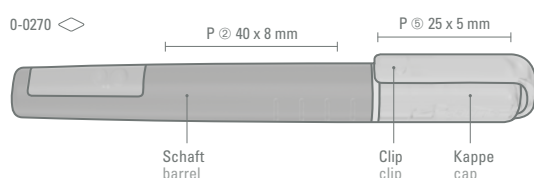

## uma LIQEO - the highlighter novelty!

New liquid ink delivery system - Better writing quality - Greater luminance -  
Longer writing time - Ecologically superior - Produced in acc. with EN-71, ASTM D-4236