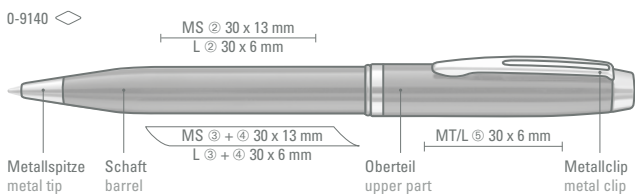

0-9140: Metall-Drehkugelschreiber mit Softdrehmechanik und Metallzierring. Beschlagteile glanzverchromt.

0-9142 R: Metall-Rollerball mit Metallzierring. Beschlagteile glanzverchromt.

0-9143 PR: Metall-Patronenroller mit Metallzierring. Beschlagteile glanzverchromt. Das Patronen-Roller-System arbeitet nach dem Prinzip des Füllhalters und kann mit Standard-Tintenpatronen nachgefüllt werden.

0-9140
Mindestbestellmenge 100 Stück
Werbeschlüssel Schaft MS/L, Kappe MT/L

0-9142 R, 0-9143 PR
Mindestbestellmenge 100 Stück
Werbeschlüssel Schaft MT/L, Kappe MT/L

0-9140: Metal twist ballpoint pen with soft twist mechanism and decorative metal ring. Gloss-chrome fittings.

0-9142 R: Metal rollerball with decorative metal ring. Gloss-chrome fittings.

0-9143 PR: Metal cartridge roller with decorative metal ring. Gloss-chrome fittings. The cartridge roller system operates on the same principle as the fountain pen and can be refilled with standard ink cartridges.

0-9140
Minimum quantity 100 pieces
Advertising code Schaft MS/L, cap MT/L

0-9142 R, 0-9143 PR
Minimum quantity 100 pieces
Advertising code Schaft MT/L, cap MT/L