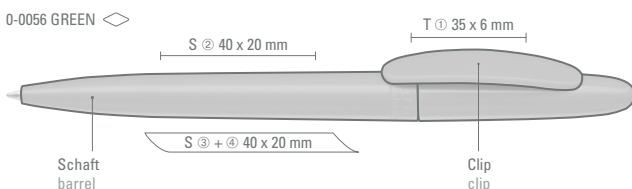

0-0056 GREEN ◊

0-0056 GREEN: Drehkugelschreiber mit antibakteriell wirkendem Kunststoffgehäuse in gedeckt glänzend.

0-0056 GREEN: Twist ballpoint pen with an antibacterial plastic housing in a solid shiny finish.

0-0086 GREEN
Mindestbestellmenge 1.000 Stück
Werbeschlüssel Schaft S, Clip S/HD/RD, Stopfen TT

0-0086 GREEN
Minimum quantity 1,000 pieces
Advertising code barrel S, clip S/HD/RD, plug TT

0-0056 GREEN
Mindestbestellmenge 1.000 Stück
Werbeschlüssel Schaft S, Clip T

0-0056 GREEN
Minimum quantity 1,000 pieces
Advertising code barrel S, clip T