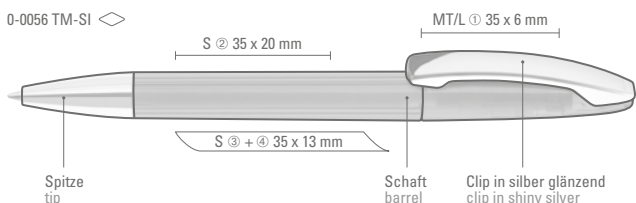

0-0056 T-SI: Drehkugelschreiber mit transparent glänzendem Gehäuse und silber glänzender Spitze.

0-0056 TM-SI: Drehkugelschreiber mit transparent glänzendem Gehäuse. Metallclip und Spitze glanzverchromt.

0-0056 M-SI GUM: Drehkugelschreiber mit farbigem Softtouch-Gehäuse, silber glänzender Spitze und glänzendem Metallclip.

0-0056 T-SI	Mindestbestellmenge	1.000 Stück
	Werbeschlüssel	Schaft S, Clip T
0-0056 TM-SI	Mindestbestellmenge	1.000 Stück
	Werbeschlüssel	Schaft S, Clip MT/L
0-0056 M-SI GUM	Mindestbestellmenge	1.000 Stück
	Werbeschlüssel	Schaft GS, Clip MT/L

0-0056 T-SI: Twist ballpoint pen with shiny transparent body and shiny silver tip.

0-0056 TM-SI: Twist ballpoint pen with transparent shiny body, metal clip and tip chrome plated.

0-0056 M-SI GUM: Twist ballpoint pen with colored soft touch housing, metal clip and tip in shiny silver.

0-0056 T-SI	Minimum quantity	1,000 pieces
	Advertising code	barrel S, clip T
0-0056 TM-SI	Minimum quantity	1,000 pieces
	Advertising code	barrel S, clip MT/L
0-0056 M-SI GUM	Minimum quantity	1,000 pieces
	Advertising code	barrel GS, clip MT/L