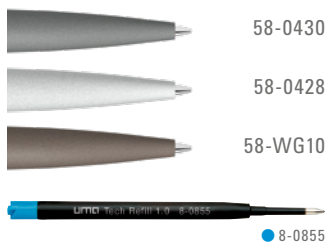

0-9560 STONE (● 8-0855)

Modell 0-9560 STONE
eignet sich für
Laserung in weiß.
Siehe Seite 301.

Model 0-9560 STONE
is suitable for
engraving in white.
See page 301.