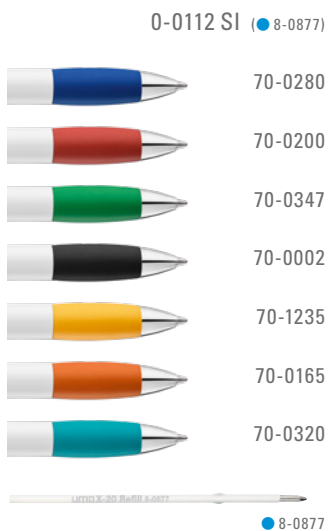

Ab 2.000 Stück können die Modelle farblich kombiniert werden.

0-0112 SI: Druckkugelschreiber mit gedeckt glänzendem Gehäuse in weiß, mit gepolsterter, farbiger Softgriffzone mit Clipdrückermechanik, Drückersstopfen und Spitze in silber glänzend.

0-0112 T-SI: Druckkugelschreiber mit uni transparent glänzendem Gehäuse und gepolsterter Softgriffzone mit Clipdrückermechanik. Drückersstopfen und Spitze silber glänzend.

Mindestbestellmenge 1.000 Stück
Werbeschlüssel Schaft S ○, Clip T

You may choose any color combination for orders over 2.000 units.

0-0112 SI: Retractable ballpoint pen with solid shiny clip and barrel in white, with colored soft-grip zone and pusher mechanism. Plug in the clip and tip shiny silver.

0-0112 T-SI: Retractable ballpoint pen with transparent shiny housing with soft-grip zone and pusher mechanism. Plug in the clip and tip shiny silver.

Minimum quantity 1,000 pieces
Advertising code barrel S ○, clip T