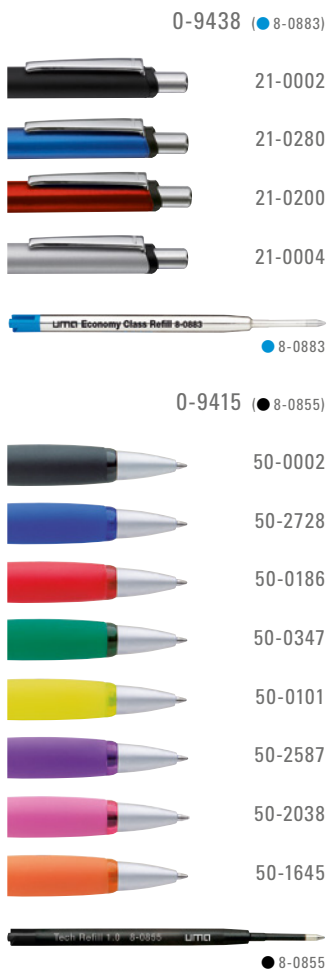

Farb-Code/Minen
Color code/Refills

COMMA
0-9438

LUCKY
0-9415

207

0-9438: Druckkugelschreiber mit lackiertem Aluminium-Schaft, schwarzer Gummigriffzone und Metallclip.

0-9415: Metall-Druckkugelschreiber mit glänzend lackiertem Schaft, Drücker, Clip und Spitze. Weiche, große Gummigriffzone und transparente Zierringe unifarben.

0-9438: Retractable ballpoint pen with coated aluminum barrel. Black rubber grip zone and metal clip.

0-9415: Metal retractable ballpoint pen with glossy chrome-plated barrel, push-button, clip and tip. Large, soft rubber gripping and transparent rings in one solid color.

Mindestbestellmenge 300 Stück
Werbeschlüssel Schaft MS/L

Minimum quantity 300 pieces
Advertising code barrel MS/L

COMMA, LUCKY

COMMA, LUCKY