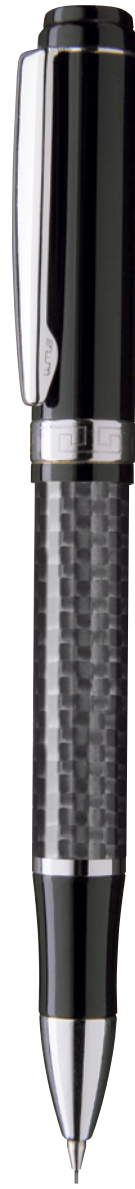

ROM

0-8950 (● 8-0888)

52-0002

● 8-0888

0-8956 F (● 8-0891)

52-0002

● 8-0891

0-8957 B (0,7mm)

52-0002

0-8952 R (● 8-0806)

52-0002

● 8-0806