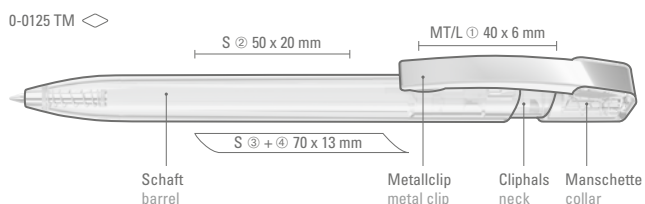

0-0125 TM: Druckkugelschreiber mit transparent glänzendem Gehäuse unifarben, flexiblem Metallclip glanzverchromt.

0-0125 TM-SI: Druckkugelschreiber mit transparent glänzendem Gehäuse unifarben, Metallclip und schwere Metallspitze glanzverchromt.

Mindestbestellmenge 1.000 Stück
Werbeschlüssel Schaft S, Clip MT/L

0-0125 TM: Retractable ballpoint pen with shiny transparent body in one color, flexible metal clip chrome plated.

0-0125 TM-SI: Retractable ballpoint pen with shiny transparent body in one color, flexible metal clip and heavy chrome plated metal tip.

Minimum quantity 1,000 pieces
Advertising code barrel S, clip MT/L