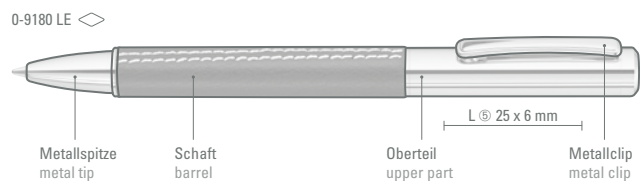

CLASSICO M
0-8800 M

SILENCE LE
0-9180 LE

SILENCE LE R
0-9182 LE R

Farb-Code/Minen
Color code/Refills

CLASSICO M, SILENCE

CLASSICO M, SILENCE LE, SILENCE LE R

0-8800 M (● 8-0883)

53-0002

● 8-0883

0-9180 LE (● 8-0888)

55-0002

● 8-0888

0-9182 LE R (● 8-0806)

55-0002

● 8-0806

0-8800 M: Metall-Drehkugelschreiber mit schwarz glänzend lackiertem Gehäuse. Clip, Zierringe und Spitze aus vergoldetem Metall.

0-9180 LE: Metall-Drehkugelschreiber mit Lederschaft mit weißen Ziernähten. Oberteil und Beschläge glanzverchromt.

0-9182 LE R: Metall-Rollerball mit Lederschaft mit weißen Ziernähten. Oberteil und Beschläge glanzverchromt.

0-8800 M
Mindestbestellmenge 300 Stück
Werbeschlüssel Schaft MS/L, Clip L, Kappe MT/L

0-9180 LE, 0-9182 LE R
Mindestbestellmenge 100 Stück
Werbeschlüssel Kappe L

0-8800 M: Metal twist ballpoint pen with glossy black lacquered body. Clip, bands and tip made from gold-plated metal.

0-9180 LE: Twist metal ballpoint pen with leather barrel and white decorative stitchings. Upper part and fittings chrome plated.

0-9182 LE R: Metal rollerball and leather barrel with white decorative stitchings. Upper part and fittings chrome plated.

0-8800 M
Minimum quantity 300 pieces
Advertising code barrel MS/L, clip L, cap MT/L

0-9180 LE, 0-9182 LE R
Minimum quantity 100 pieces
Advertising code cap L