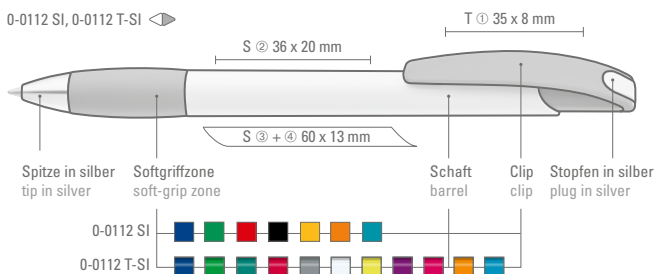

Ab 2.000 Stück können die Modelle farblich kombiniert werden.

0-0112 SI: Druckkugelschreiber mit gedeckt glänzendem Gehäuse in weiß, mit gepolsterter, farbiger Softgriffzone mit Clipdrückermechanik, Drückersstopfen und Spitze in silber glänzend.

0-0112 T-SI: Druckkugelschreiber mit uni transparent glänzendem Gehäuse und gepolsterter Softgriffzone mit Clipdrückermechanik. Drückersstopfen und Spitze silber glänzend.

Mindestbestellmenge 1.000 Stück
Werbeschlüssel Schaft S ○, Clip T

You may choose any color combination for orders over 2.000 units.

0-0112 SI: Retractable ballpoint pen with solid shiny clip and barrel in white, with colored soft-grip zone and pusher mechanism. Plug in the clip and tip shiny silver.

0-0112 T-SI: Retractable ballpoint pen with transparent shiny housing with soft-grip zone and pusher mechanism. Plug in the clip and tip shiny silver.

Minimum quantity 1,000 pieces
Advertising code barrel S ○, clip T