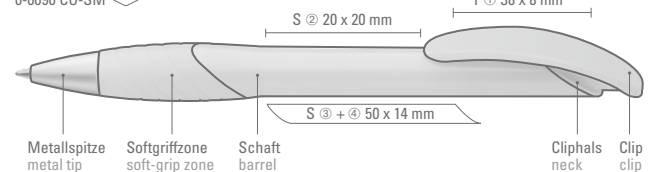

0-0090 CO-SM ◇