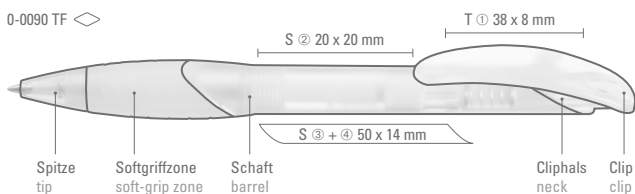

0-0090 T-SM (● 8-0856)

0-0090 TF (● 8-0856)

0-0090 TF ◊

0-0090 T-SM: Druckkugelschreiber mit uni transparent glänzendem Gehäuse, ergonomischer Gummigriffzone, Bogenclipdrücker und Metallspitze matt verchromt.

0-0090 TF: Druckkugelschreiber mit transparent gefrostem Gehäuse, ergonomischer Gummigriffzone und Bogenclipdrücker.

Mindestbestellmenge 1.000 Stück
Werbeschlüssel Schaft S, Clip T

0-0090 T-SM: Retractable ballpoint pen with brilliant transparent barrel in one color. Ergonomic rubber grip and curved clip button with heavy metal tip in matt chrome.

0-0090 TF: Retractable ballpoint pen with transparent frosted body, ergonomic rubber gripping and curved push-button clip.

Minimum quantity 1,000 pieces
Advertising code barrel S, clip T