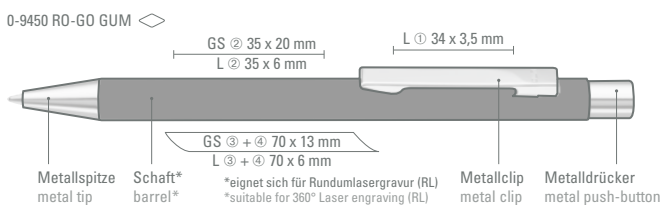

0-9450 GO: Metall-Druckkugelschreiber mit Schaft in weiß oder schwarz matt, Metallspitze, Metallclip und Drücker in gold glänzend.

0-9450 RO-GO: Metall-Druckkugelschreiber mit Schaft in weiß glänzend oder schwarz matt, Metallspitze, Metallclip und Metalldrücker in roségold glänzend.

0-9450 RO-GO GUM: Metall-Druckkugelschreiber mit Softtouch-Schaft in schwarz, Metallclip, Metallspitze und Metalldrücker in roségold glänzend.

0-9450 GO, 0-9450 RO-GO
Mindestbestellmenge 300 Stück
Werbeschlüssel Schaft MS/L/RL, Clip L

0-9450 RO-GO GUM
Mindestbestellmenge 300 Stück
Werbeschlüssel Schaft GS/L, Clip L

0-9450 GO: Metal retractable ballpoint pen with barrel in white or matt black. Metal clip, metal tip and pusher in shiny gold.

0-9450 RO-GO: Metal retractable ballpoint pen with barrel in shiny white or matt black, metal clip, metal tip and metal pusher in shiny rose gold.

0-9450 RO-GO GUM: Metal retractable ballpoint pen with soft touch barrel in black, metal clip, metal tip and metal pusher in shiny rose gold.

0-9450 GO, 0-9450 RO-GO
Minimum quantity 300 pieces
Advertising code barrel MS/L/RL, clip L

0-9450 RO-GUM
Minimum quantity 300 pieces
Advertising code barrel GS/L, clip L