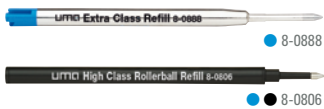

0-9100 (● 8-0888)
0-9102 R (● 8-0806)

0-9100 GO (● 8-0888)