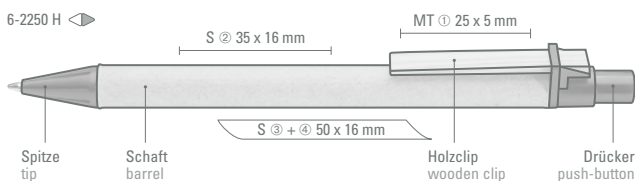

6-3550: Druckkugelschreiber mit Schaft und Clip aus 100% nachwachsendem und kompostierbarem Material. Oberteil aus gefrostetem ABS Kunststoff in verschiedenen Farben.

6-2250 H: Druckkugelschreiber aus recycelter, naturfarbener Pappe. Spitze und Drücker unifarben aus recyceltem oder biologisch abbaubarem Kunststoff (*06-7527 Bio-Mix) sowie Holzclip.

6-3550: Retractable ballpoint pen with barrel and clip made of 100% renewable biodegradable material. Upper part made of frosted ABS plastic in different colors.

6-2250 H: Pushbutton ballpoint pen made of recycled, natural-colored cardboard. Tip and pushbutton uni-colored, made of recycled or bio-degradable plastic (*06-7527 Bio-Mix) as well as wooden clip.

6-3550	1.000 Stück
Mindestbestellmenge	Schaft S ○, Clip T
Werbeschlüssel	
6-2250 H	1.000 Stück
Mindestbestellmenge	Schaft S, Clip MT
Werbeschlüssel	

6-3550	1,000 pieces
Minimum quantity	barrel S ○, clip T
Advertising code	
6-2250 H	1,000 pieces
Minimum quantity	barrel S, clip MT
Advertising code