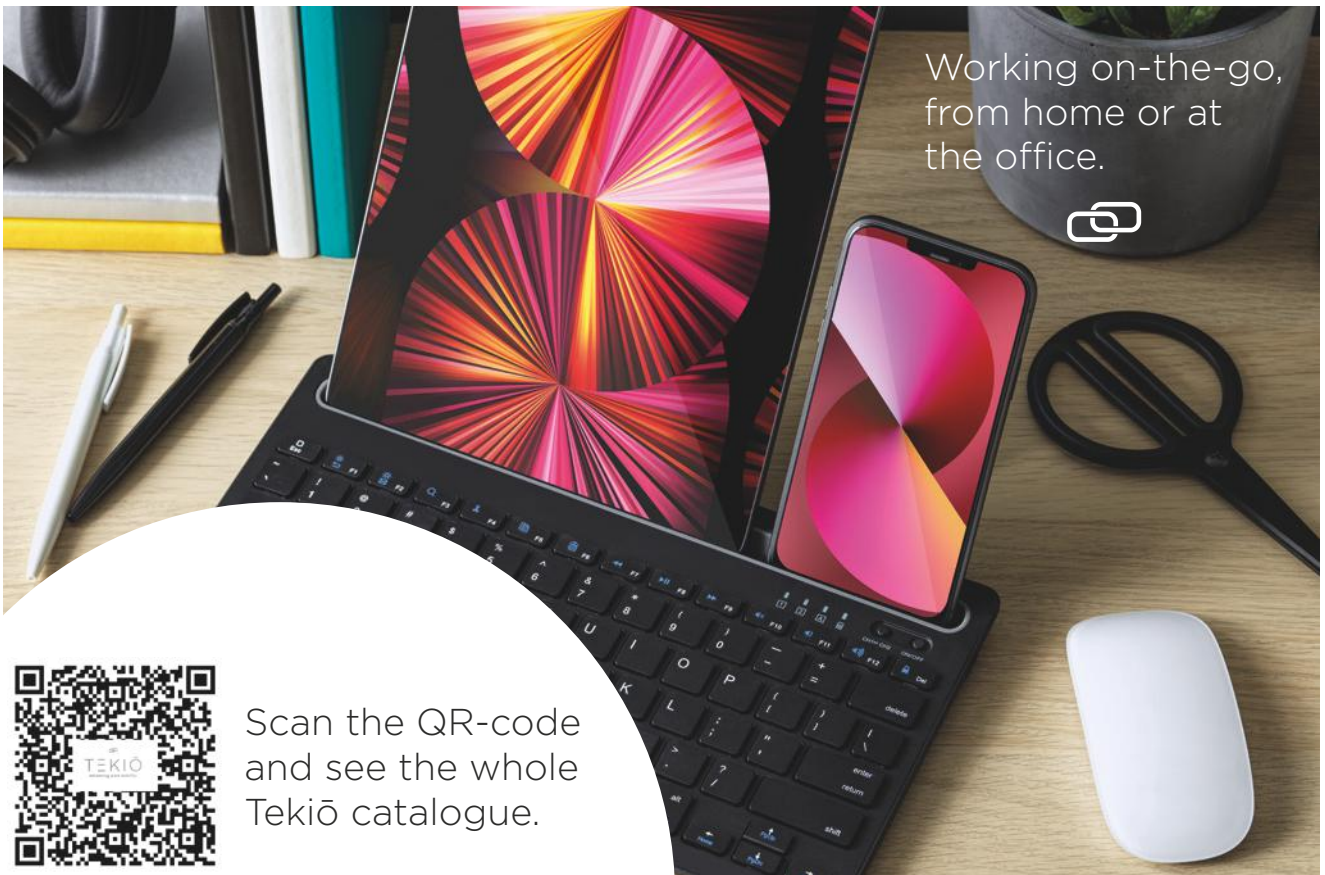

Scan the QR-code and see the whole Tekiō catalogue.