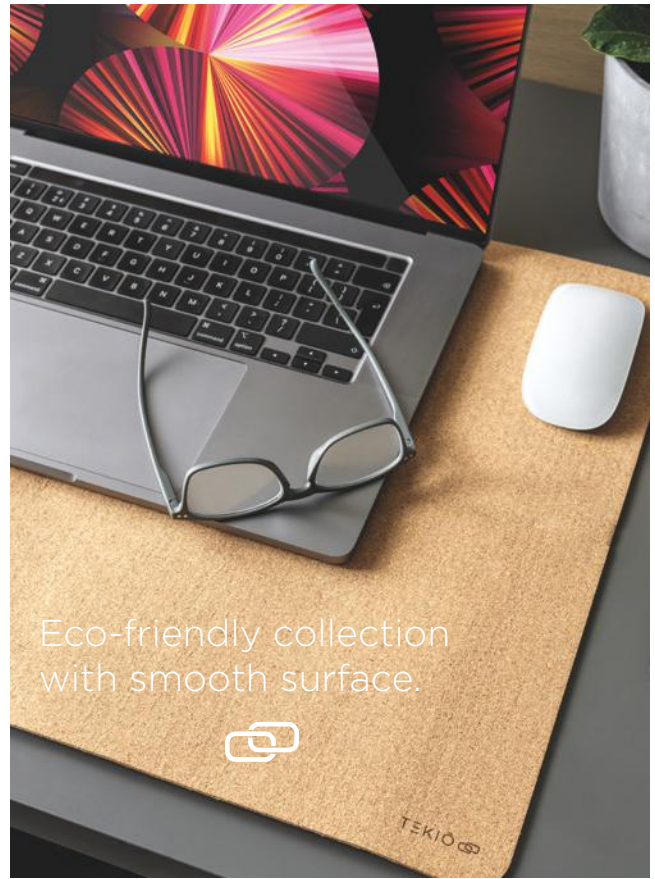

134264

FREAL WIRELESS CHARGING PAD

Ⓜ ABS Plastic 6.96 cm  ○●●●●

TEKIÖ

enhancing work mobility

A collection of stands for mobile phones, tablets and laptop computers.

Eco-friendly collection with smooth surface.