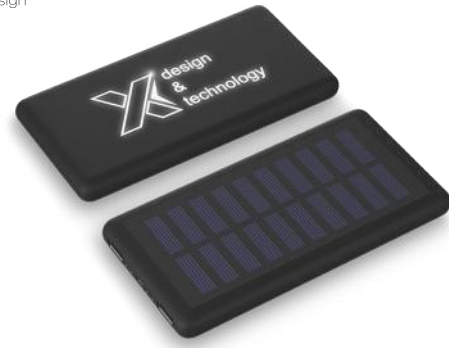

1PX037

SCX.DESIGN W15 10W LIGHT-UP WIRELESS CHARGING STAND

Ⓜ Rubber 📏 10 x 7 x 13 cm 🌐 🇩🇪 🇬🇧

CHECK THE
TEMPERATURE OF A
DRINK AND LIGHT UP
ANY LOGO ON THIS
BOTTLE

1PX039

SCX.DESIGN D10 INSULATED SMART BOTTLE

Ⓜ Rubber 📏 Ø 4.7 x 22.5 cm 🌐 🇩🇪 ●

SCX
.design

1PX016

SCX.DESIGN P15 LIGHT-UP 5000 MAH POWERBANK Ⓜ Rubber, Recycled PET Plastic

13.8 x 6.6 x 0.85 cm Ⓜ Ⓢ Ⓣ Ⓤ Ⓥ Ⓦ Ⓧ Ⓨ Ⓩ

SCX
.design

1PX021

SCX.DESIGN P30 8000 MAH LIGHT-UP SOLAR POWERBANK Ⓜ Rubber, Recycled PET Plastic

15.3 x 7.6 x 1.4 cm Ⓜ Ⓢ Ⓣ Ⓤ Ⓥ Ⓦ Ⓧ Ⓨ Ⓩ

SCX
.design

1PX040

SCX.DESIGN P29 5000 MAH LIGHT-UP SOLAR POCKET POWERBANK Ⓜ Rubber, Recycled PET Plastic

12.5 x 1.2 x 7.2 cm Ⓜ Ⓢ Ⓣ Ⓤ Ⓥ Ⓦ Ⓧ Ⓨ Ⓩ

SCX
.design

1PX011

SCX.DESIGN O16 A5 LIGHT-UP NOTEBOOK POWERBANK Ⓜ Polyurethaan of PU covered cardboard, Recycled paper