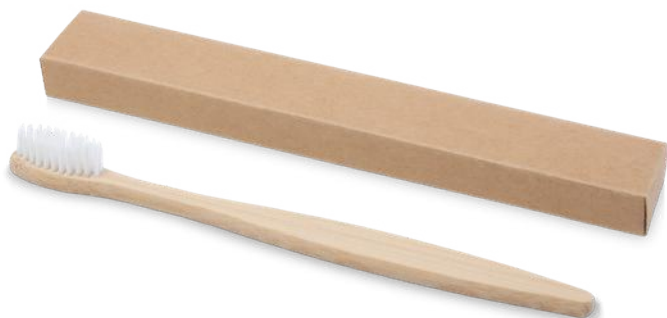

Ⓜ Bamboo wood, Silicone Plastic 1.3 x 7.8 x 24 cm

Avenue

126182

ORION 2-FUNCTION BAMBOO SHOWER BRUSH AND MASSAGER

Ⓜ Bamboo wood, Sisal hemp 1.9 x 1 x 41 cm

**bullet****126153****CELUK BAMBOO TOOTHBRUSH**

(M) Bamboo wood, Nylon 1.4 x 1.7 x 17.3 cm