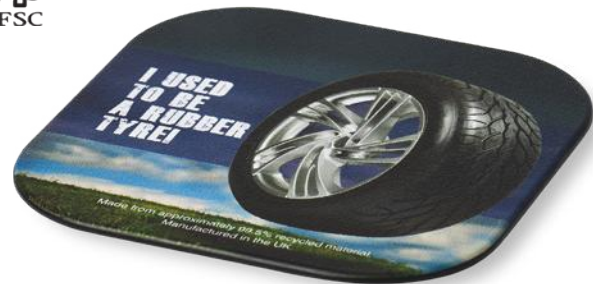

210520

BRITE-MAT® SQUARE COASTER WITH TYRE MATERIAL

Ⓜ Laminated paper, Recycled Plastic, Tyre material 0.3 x 9.5 x 9.5 cm ♻️ MPP ●