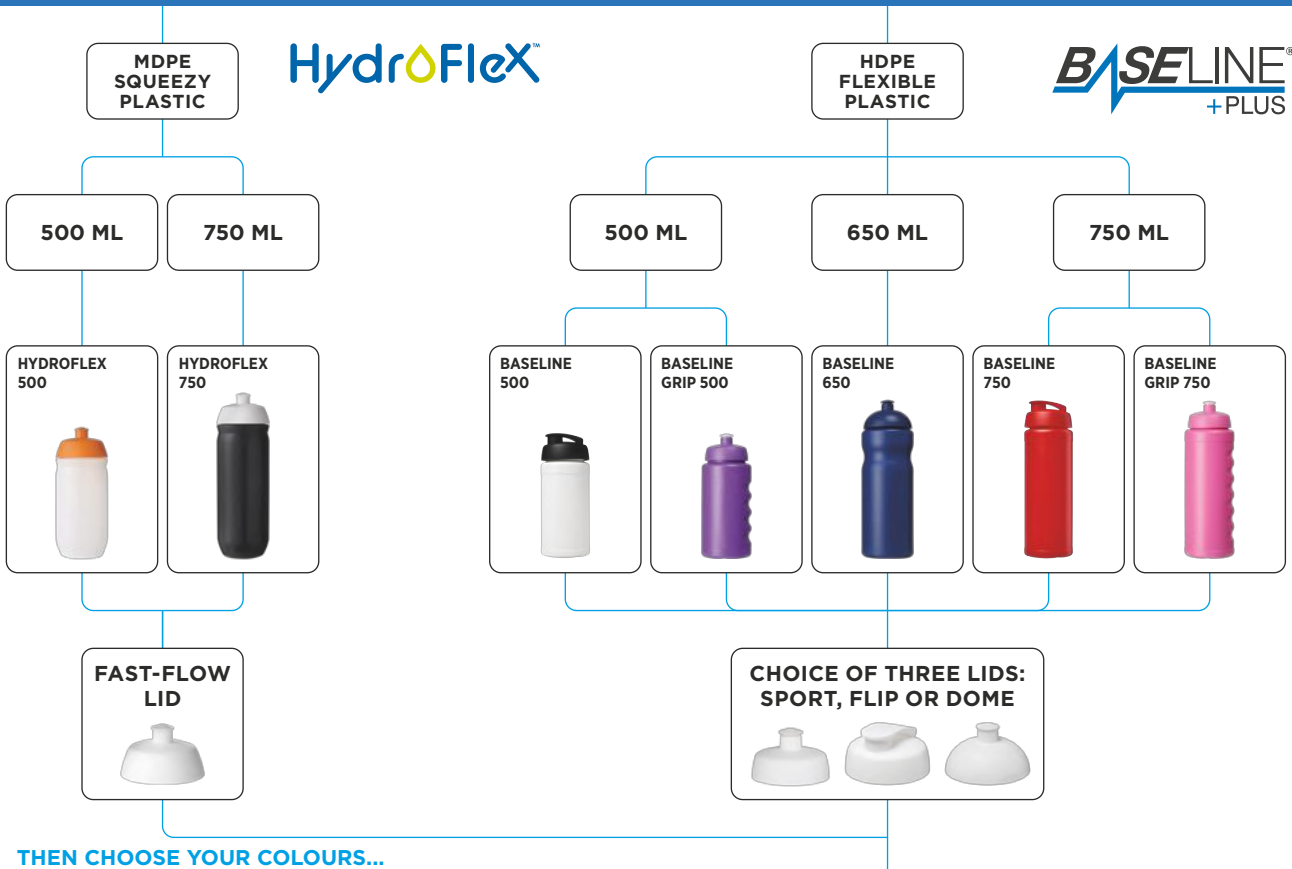

THEN CHOOSE YOUR COLOURS...

BOTTLE COLOURS:		LID COLOURS:	
HF 500		500	
HF 750		GRIP 500	
		650	
		750	
		GRIP 750	

Aqua 7466	Black Black	Blue 288	Green 7481	Lime 380
Orange 158	Pink 225	Purple 2077	Red 2035	White White
			Yellow 120	

& MIX & MATCH