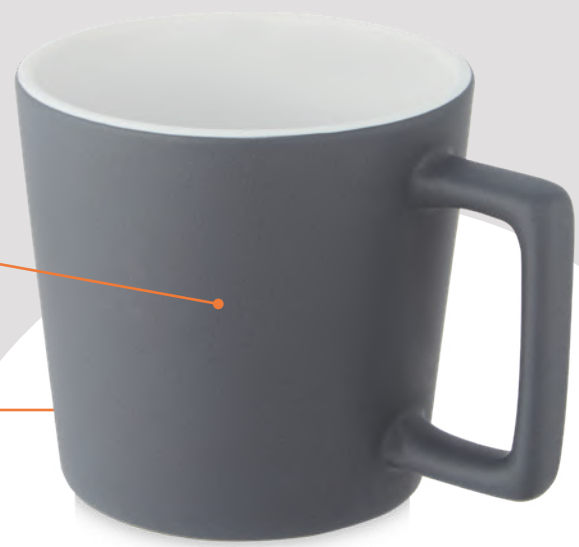

XL DOUBLE-WALLED HOT CHOCOLATE GLASS, PERFECT FOR COLD WINTER NIGHTS

Avenue

100676
IRIS 330 ML GLASS MUG
Borosilicate glass Ø 8.5 x 11 cm ☺ ☹ ☺ ☹

MODERN DESIGNED CERAMIC MUG WITH MATT FINISHING

bullet

100900
CALI 370 ML CERAMIC MUG WITH MATT FINISH
Ceramic Ø 9.5 x 9.1 cm ☺ ☹ ☺ ☹ ☺ ☹ ☺ ☹