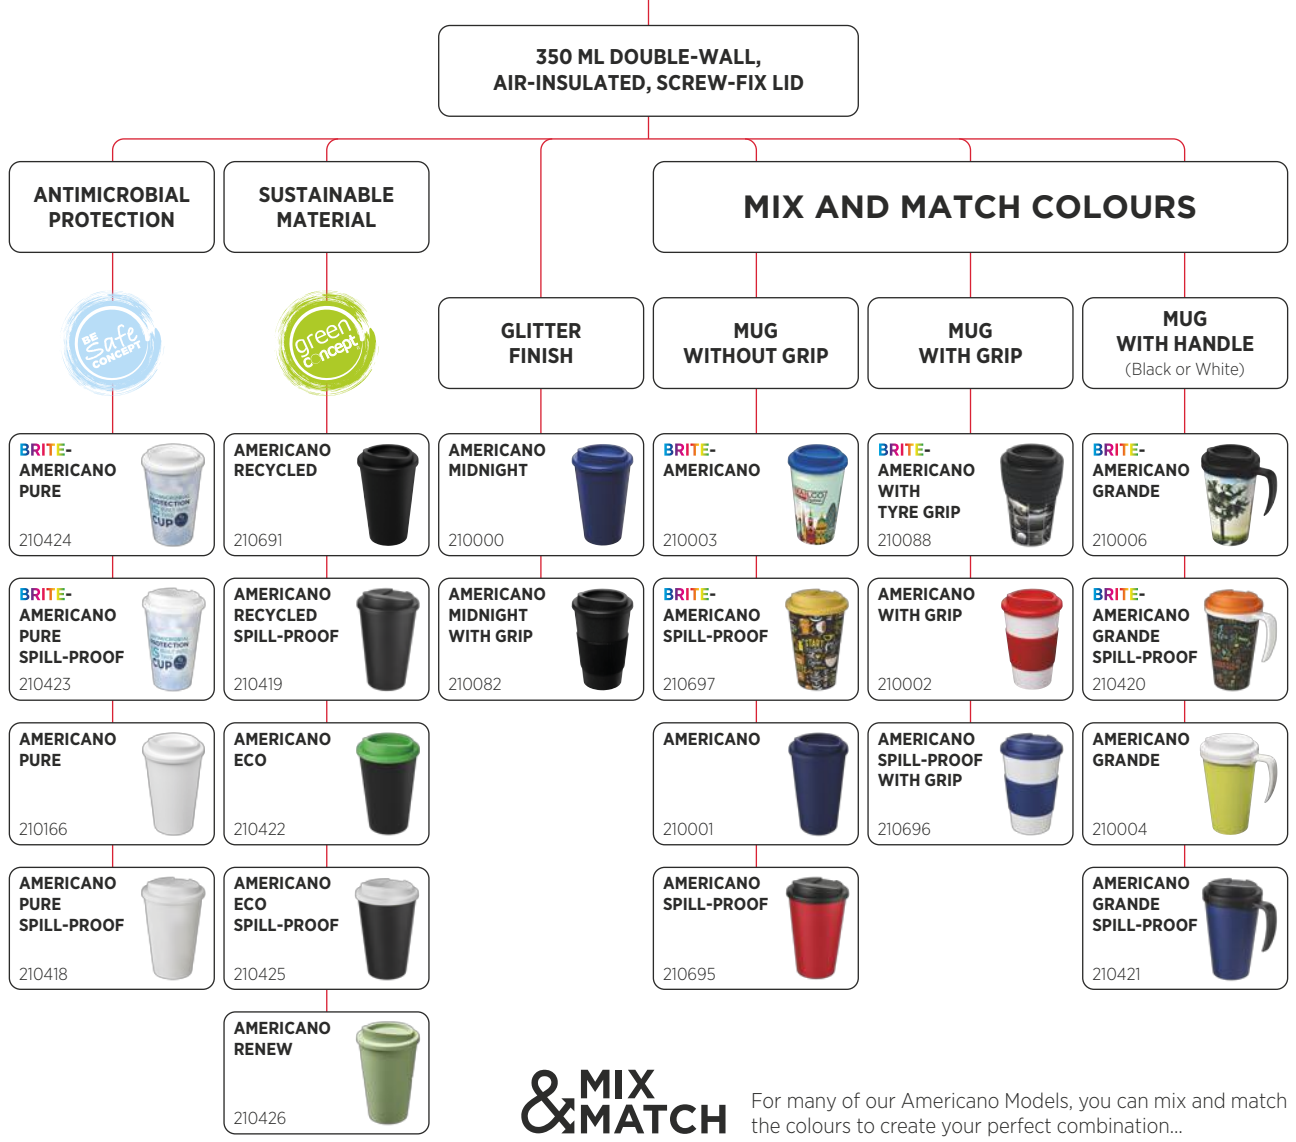

100627

CERAMIC MUG 4-PIECES GIFT SET © Ceramic 20.7 x 20.7 x 10.2 cm   

**bullet****100626****CERAMIC SUBLIMATION MUG 2-PIECES GIFT SET**

④ Ceramic 10.9 x 21.7 x 10.9 cm ○●●●●●●●

bullet**100628****CERAMIC SUBLIMATION MUG 4-PIECES GIFT SET**

④ Ceramic 20.7 x 20.7 x 10.2 cm ○●●●●●●●

CAMELBAK®

WHICH *Americano*® IS RIGHT FOR YOU? FIND OUT HERE...

& MIX & MATCH

For many of our Americano Models, you can mix and match the colours to create your perfect combination...

Lid colours

													
Aqua 7466	Black Black	Blue 288	Mid Blue 300	Brown 476	Green 7481	Grey 445	Lime 380	Orange 158	Pink 225	Purple 2077	Red 2035	White White	Yellow 120

Grip colours
(Tyre grip available in black only)

														
Aqua 7466	Black Black	Blue 288	Mid Blue 300	Brown 476	Green 7481	Grey 445	Lime 380	Orange 158	Pink 225	Purple 2077	Red 2035	White White	Yellow 120	Silver 877

Tumbler colours
(Americano Cortado available in clear only)