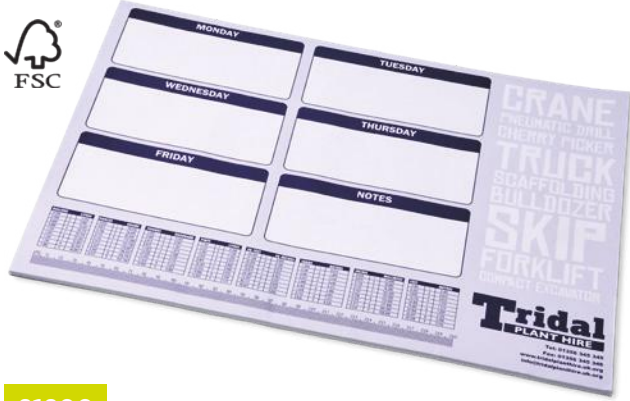

MADE TO ORDER WITH A PERSONAL DESIGN!

21251

DESK-MATE® SPIRAL A5 NOTEBOOK

Ⓜ Paper, 80 g/m², Cardboard, 280 g/m²
 📏 21 x 14.8 x 0.5 cm 🔄 📄 ○🌀

Desk
MATE...

21200

DESK-MATE® A2 NOTEPAD

Ⓜ Paper, 80 g/m², Cardboard, 461 g/m²