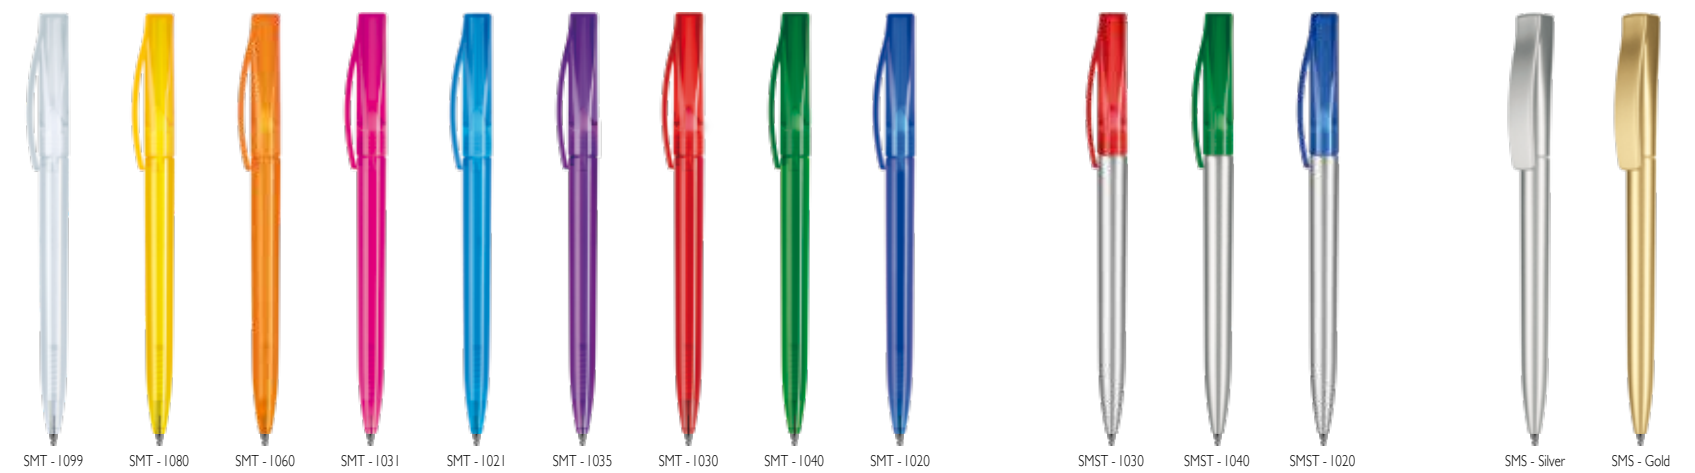

Classic

Classic

Transparent

Satin + Transparent

Satin

C O C O

C O C O

Twist action ballpen. Plastic solid, transparent or metallised material, smooth polished surface.
Blue Jumbo refill.