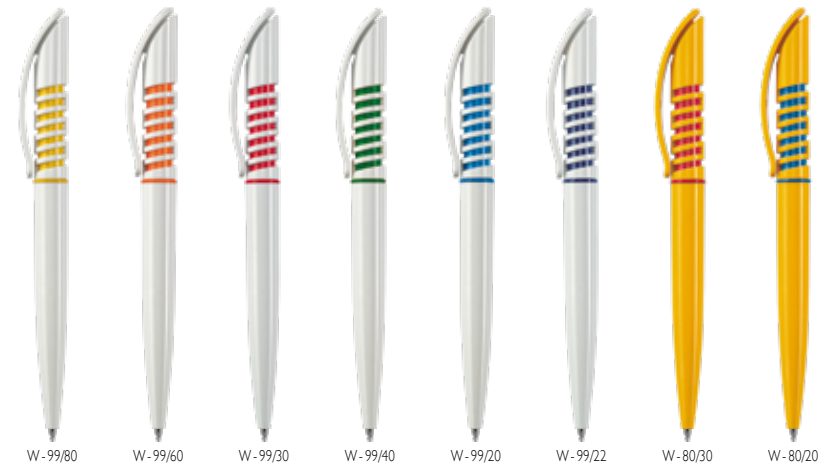

Classic

Branding / Personalizacja
Personalisation / Personalisierung

- A - Pad print
  Tampodruk
  Tampon d'impression
  Tampondruck
- B - Silk - screen print
  Sitodruk
  Sérigraphie
  Siebdruck

Retractable ballpen. Plastic solid, transparent or metallised material, smooth polished or matt frosted surface. Chrome or plastic inner part. Blue Jumbo refill.

Długopis automatyczny, wciskany. Tworzywo pełne, transparentne lub metalizowane, gładka polerowana lub matowa szroniona powierzchnia. Łącznik chromowany lub plastikowy. Wkład niebieski Jumbo.

Stylo bille à bouton poussoir. Matériau plein, transparent ou métallisé, surface polie ou mate et dépolie. Agent de liaison chrome ou en plastique. Recharge bille bleue Jumbo.

Druckkugelschreiber. Vollkunststoff, transparent oder metallisiert, glatte polierte Oberfläche oder matte Frostoberfläche. Plastik- oder Chrombindeglied. Blau schreibende Großraummine.

Satin

Satin surface / Powierzchnia satynowa
Surface satinée / Oberfläche Satin

Transparent

Transparent colour / Kolor transparentny
Couleur transparente / Transparente Farbe

Transparent - frosted

Transparent - frosted colour / Kolor transparentny frozen
Couleur transparente frozen / Transparente frozen Farbe

Classic - polished

Standard colour - polished / Kolor podstawowy - polerowany
Couleur de base - polie / Standardfarbe - poliert