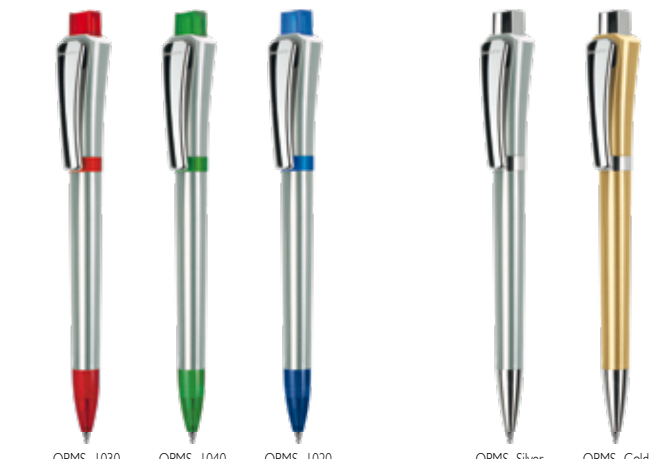

B - Silk - screen print
Sitodruk
Sérigraphie
Siebdruck

E - Engraver
Graver
Graveur
Graveur

Classic + Metal Clip

Transparent + Metal Clip

Satin + Metal Clip

Satin + Metal Clip

Retractable ballpen. Plastic solid, transparent or metallised material, smooth polished surface. Push button and ring in transparent or chrome finish options. Chrome finish metal clip. Tip in transparent or chrome finish metal options. Blue Jumbo refill.